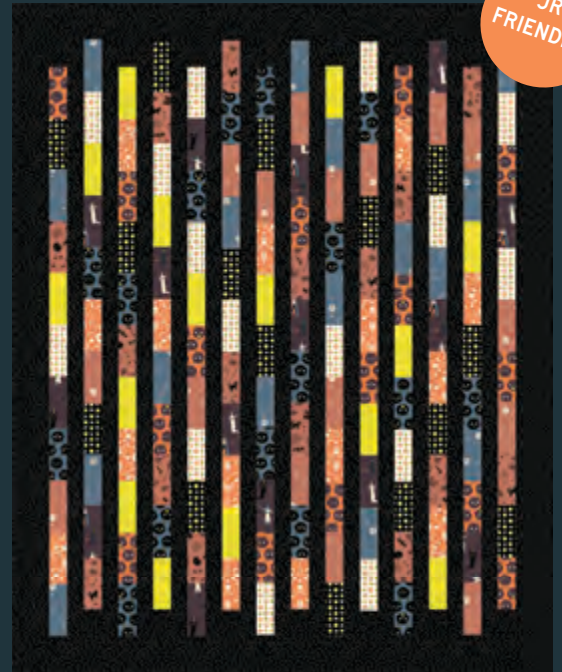

72" x 72"

LSM 105 Love Sew Modern | Bear Crossing

69" x 69"

Patch And Dot
Five And Dime

BNB 2325
50½" x 62½"

Branch and Bloom
Cabin City

FREE PATTERN!
62" x 77"

Moda Fabrics
Verticals