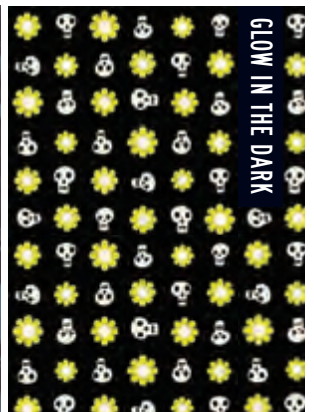

RS5142 12
MINI STARRY | NATURAL

RS5135 11
CURIOS | NATURAL

RS5142 11
MINI STARRY | HALLOWEEN RAINBOW

RS5141 11
LOVES ME NOT | NATURAL

RS5142 14G
MINI STARRY | CITRON

RS5138 14
CREEPY DAMASK | PUMPKIN

RS5137 12G
SCAREDY CATS | PUMPKIN

RS5136 11
WISE MOONS | S'MORES

RS5135 14
CURIOS | S'MORES

RS5141 12G
LOVES ME NOT | CAVIAR

RS5139 15G
HEY BOO | CAVIAR

RS5138 15
CREEPY DAMASK | CAVIAR

RS5141 14G
LOVES ME NOT | BLACK

JULY 2024 DELIVERY

25 premium 100% Ruby Star Cotton prints
ALL PRINTS SHOWN AT 30% SCALE