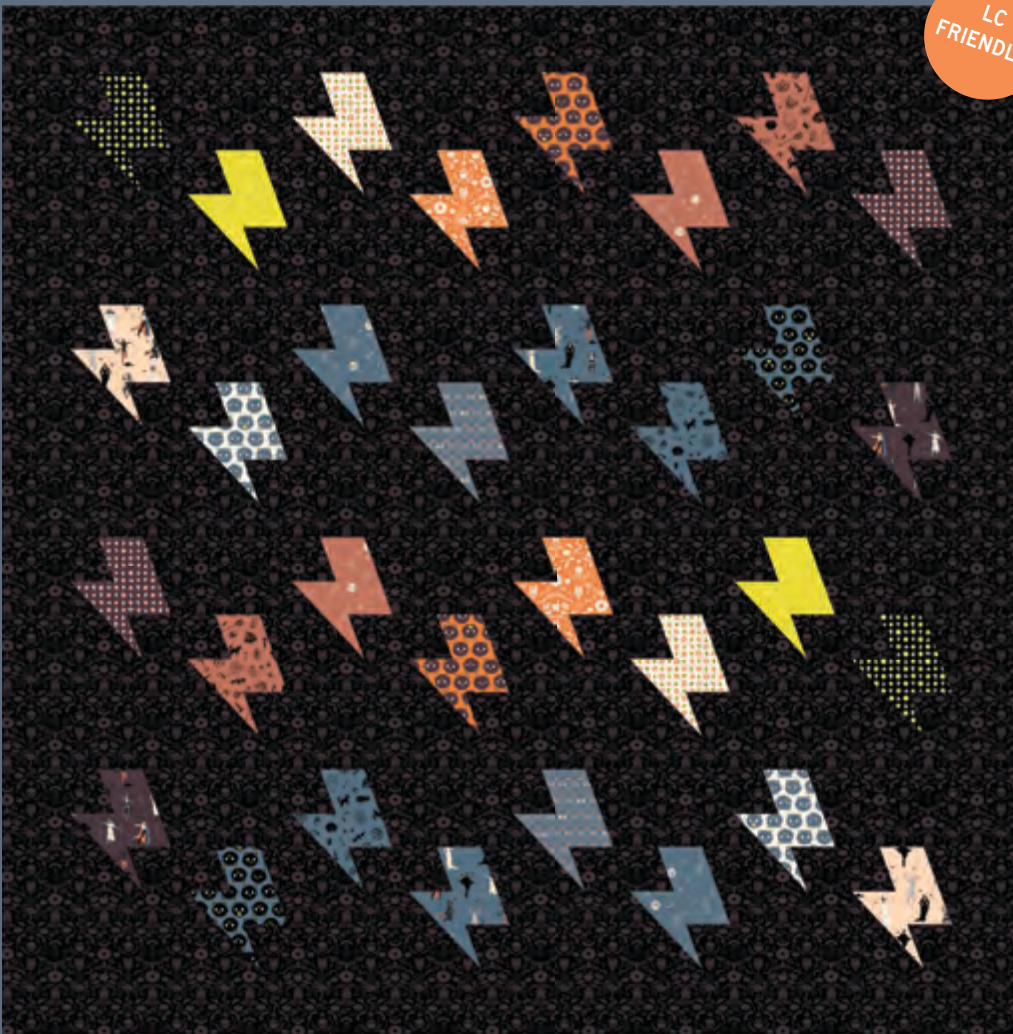

RS5135 15
CURIOS | GHOSTLY

RS5139 14G
HEY BOO | GHOSTLY

RS5137 13G
SCAREDY CATS | GHOSTLY

R5140 15
HOOS THERE | BLACK

RS5136 15
WISE MOONS | BLACK

RS5142 16
MINI STARRY | BLACK

RS5138 16
CREEPY DAMASK | BLACK

CITRON RS5027 65M

EARTH RS5027 73M

ONYX RS5027 102

CLOUD RS0005 60M

TURQUOISE RS5027 72M

LC
FRIENDLY!

TLQ 1018 Tara Lee Quiltery | Bolts

72" x 72"