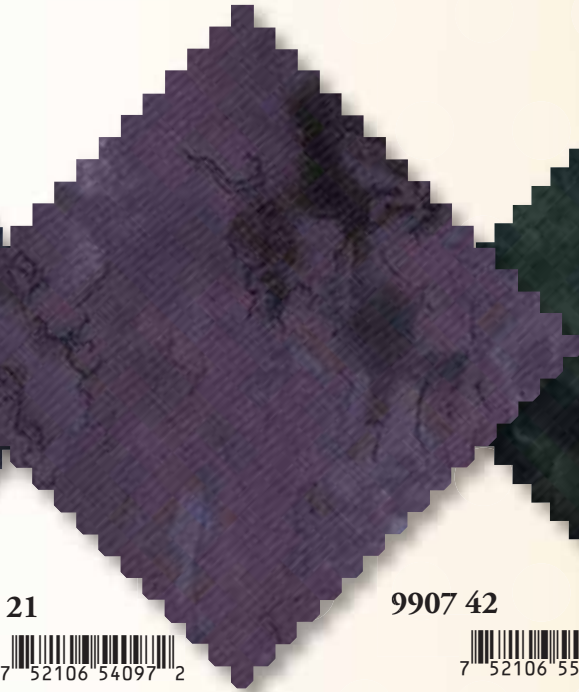

moda

Marble Mate Multi's

9907 60

9907 39

9907 68

9907 82

9907 11

9907 35

9907 29

9907 31

9907 77

9907 50

9907 21

9907 42

9907 70

moda

BEAUTIFUL BLENDABLES
FOR ALL YOUR QUILTING NEEDS

44/45" wide 100% Cotton
15yds. D/R