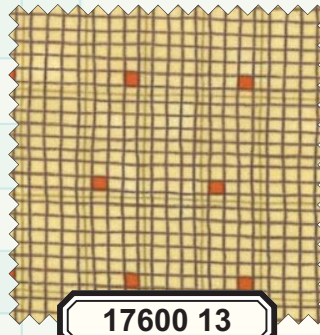

17594 11

17595 11

17596 11*

Grand Finale
Quilt measures 40"x52"
PH 519/ PH 519G

17591 11*

17598 12*

17597 12*

7521 472

17596 12

17593 12*

17591 13*

17590 11*

Reduced to show panel

17592 13*

17599 13*

17600 13

17591 14*

17594 14*

Glorious Fall
Quilt measures 22"x 31"
PH 520/ PH 520G

17597 16*

17600 16

17594 16*

17595 16

Yard Work
Quilt measures 49"x 68"
PH 522/ PH 522G