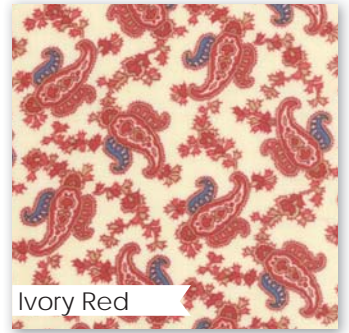

Polka-Dots & Paisleys

Minick & Simpson

MS 1501/ MS 1501G Sweet William Size: 82" x 82"

This collection is in honor of our Great Aunt Agnes, whom everyone in the family knew as Kate - the name she gave herself! Yes she was an independent woman! She so loved her bandanas that she lovingly embroidered her name in the corner of each one she was able to collect. Her love of bandanas drew her to love two things - polka dots and paisley! If you study the early, vintage bandanas that is what you will commonly find - polka dots and paisley. Going through her treasures also made us love Polka Dots and Paisley. Therefore this collection is for our "Kate". We would like to think our love of fabrics possibly came from her. Enjoy!

Cream Red

14804 12 *

Ivory Red

14801 12

Ivory Red

14802 12

Cream Tan

14808 12

Red

14808 16 *

Red

14807 15 *

MS 1502/ MS 1502G Harbor Springs Size: 68" x 85"

FYI: THIS QUILT IS FAT EIGHTH FRIENDLY

Red

14748 55

14807 13 *

Tan Blue

14804 13

Tan Deep Blue

14808 13 *

Ivory

14805 12 *

Cream Blue