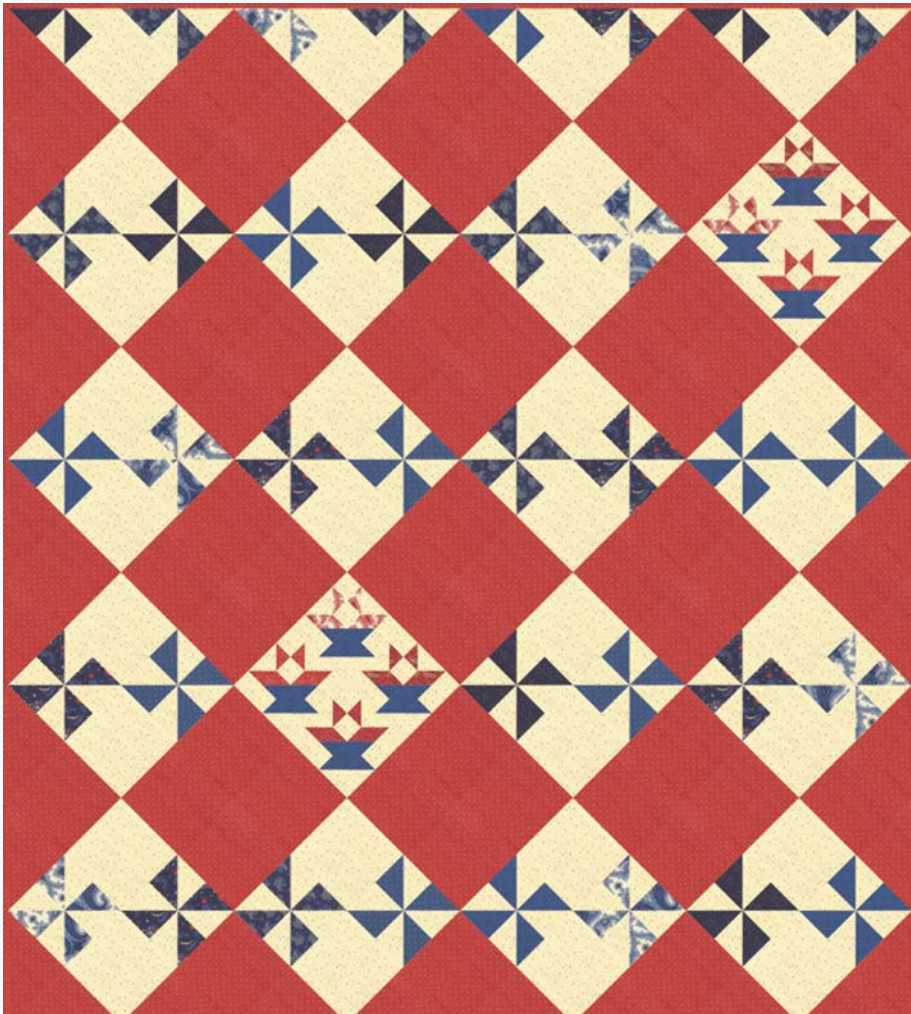

Polka-Dots & Paisleys

Minick & Simpson

MS 1501/ MS 1501G Sweet William Size: 82" x 82"

This collection is in honor of our Great Aunt Agnes, whom everyone in the family knew as Kate - the name she gave herself! Yes she was an independent woman! She so loved her bandanas that she lovingly embroidered her name in the corner of each one she was able to collect. Her love of bandanas drew her to love two things - polka dots and paisley! If you study the early, vintage bandanas that is what you will commonly find - polka dots and paisley. Going through her treasures also made us love Polka Dots and Paisley. Therefore this collection is for our "Kate". We would like to think our love of fabrics possibly came from her. Enjoy!

Red

14808 16 *

Red

14807 15 *

MS 1502/ MS 1502G Harbor Springs Size: 68" x 85"

FYI: THIS QUILT IS FAT EIGHTH FRIENDLY

Red

14748 55

Red

14804 15

Try Free Writing

Faded Blue

14804 17 *

Ivory Blue

14801 22 *

Ivory Blue