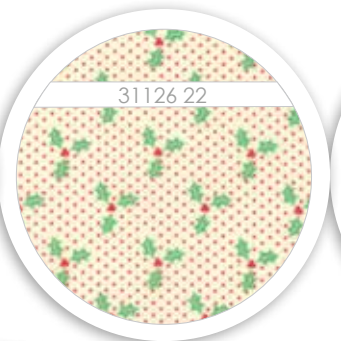

SWELL
Christmas
URBANCHIKS

Kit 31120

KIT 31120
PS 31120 Swell Christmas Santa Size: 56" x 70"

see more product featuring
Swell Christmas
by Urban Chiks
on the following
Fun Stuff page

Coated

With a twinkle in his eye, this jolly old elf is ready for a Swell Christmas. Using his rosy cheeks and cherry-red nose as inspiration, Santa Claus will make quilts for snug little beds and stockings to be hung by the chimney with care.

The signature Santa Claus quilt is made with a digitally-printed panel stitched to a pieced top. His rosy little cheeks will have you laughing and smiling in spite of yourself. So lay a finger aside of your nose and have a Swell Christmas!

KIT

• 18 Prints • 3 Coated • 100% Premium Cotton
JR's, LC's, MC's, & PP's include two of each sku.
JR's, LC's, MC's & PP's include 3 of 31126 and 31122 11.

SWELL CHRISTMAS
by URBAN CHIKS
May Delivery

82