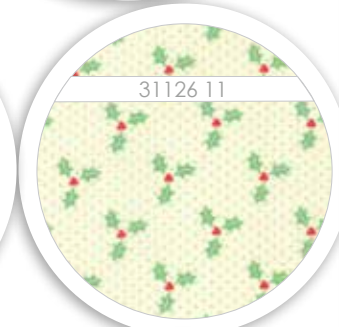

SWELL
Christmas
URBANCHIKS

Kit 31120

KIT 31120
PS 31120 Swell Christmas Santa Size: 56" x 70"

see more product featuring
Swell Christmas
by Urban Chiks
on the following
Fun Stuff page

Coated

With a twinkle in his eye, this jolly old elf is ready for a Swell Christmas. Using his rosy cheeks and cherry-red nose as inspiration, Santa Claus will make quilts for snug little beds and stockings to be hung by the chimney with care.

The signature Santa Claus quilt is made with a digitally-printed panel stitched to a pieced top. His rosy little cheeks will have you laughing and smiling in spite of yourself. So lay a finger aside of your nose and have a Swell Christmas!

KIT

• 18 Prints • 3 Coated • 100% Premium Cotton
JR's, LC's, MC's, & PP's include two of each sku.
JR's, LC's, MC's & PP's include 3 of 31126 and 31122 11.

SWELL CHRISTMAS
by URBAN CHIKS
May Delivery

82