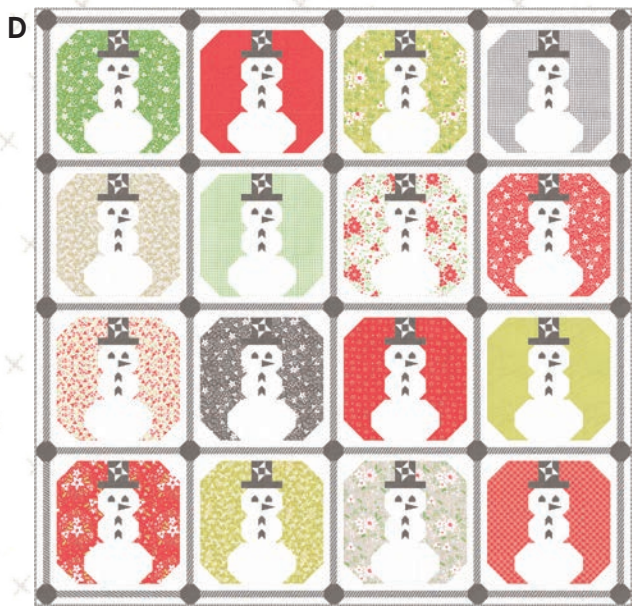

Holiberry

by corey yoder

A KIT 29090 CQ 164 - Wooded Whimsy 60" x 72" JR Friendly; **B*** CQ 163 - Wishes (Light Background) 66" x 83" FQ Friendly; **C** CQ 162 Ribbons All Around 54" x 65" HB and MC Friendly; **D** CQ 165 - Snowy 87" x 87"; **E** ISE 939 - A Very Coriander Christmas BOM 12 Months 72" x 93".