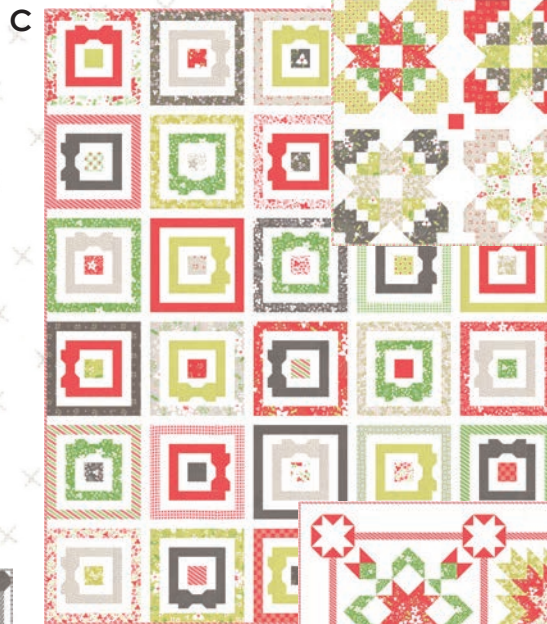

29091 25

29097 15 *

29091 12

29091 22 *

29095 15 *

29095 12

Holliberry

by corey yoder

Holiberry

by corey yoder

A KIT 29090 CQ 164 - Wooded Whimsy 60" x 72" JR Friendly; **B*** CQ 163 - Wishes (Light Background) 66" x 83" FQ Friendly; **C** CQ 162 Ribbons All Around 54" x 65" HB and MC Friendly; **D** CQ 165 - Snowy 87" x 87"; **E** ISE 939 - A Very Coriander Christmas BOM 12 Months 72" x 93".