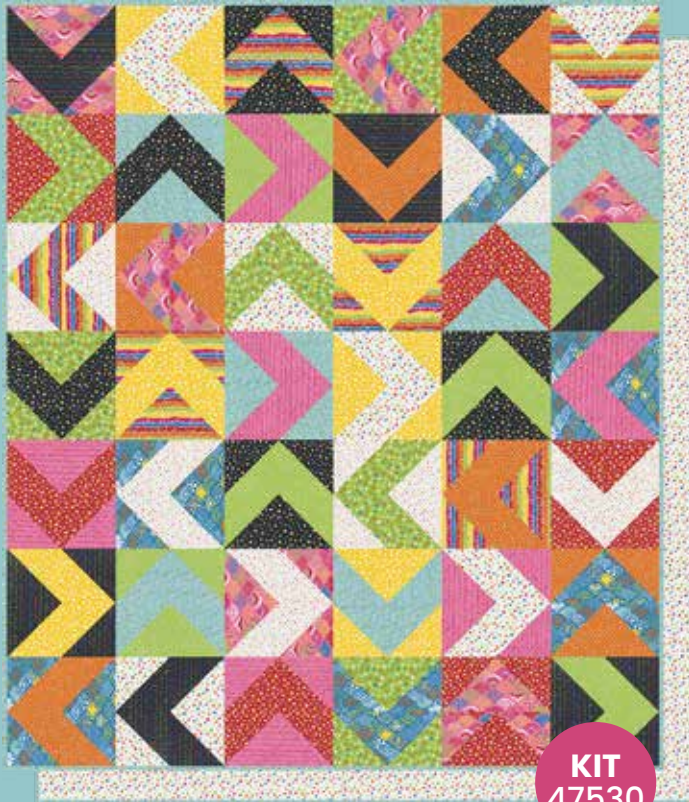

creativity glows

Creativity Shell 

KIT
47530

PS47530 Find Your Path 72" x 84"
Backing - 47532 11

Miss Make

MM 101 Looper 60" x 80"
Backing - 47534 11

Introducing Moda's New Designer - Shelancia Daniel of Creativity Shell