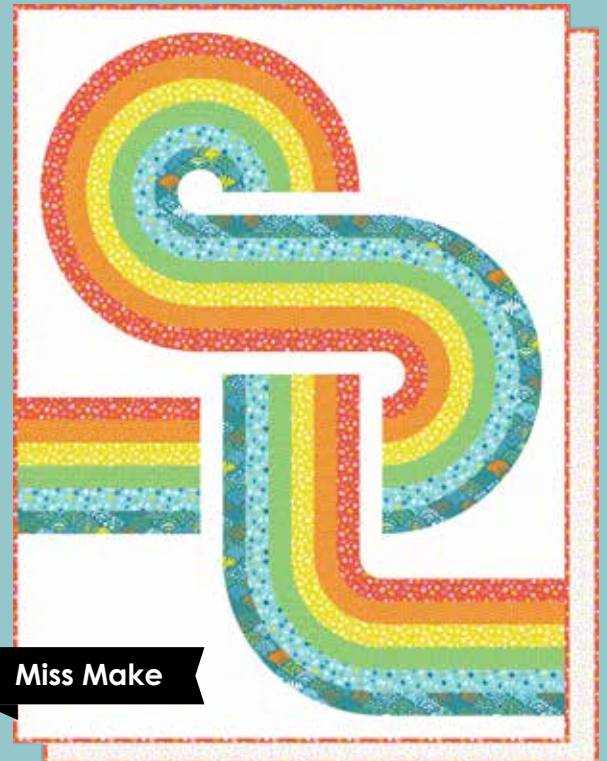

creativity glows

Creativity Shell 

KIT
47530

PS47530 Find Your Path 72" x 84"
Backing - 47532 11

Miss Make

MM 101 Looper 60" x 80"
Backing - 47534 11

Introducing Moda's New Designer - Shelancia Daniel of Creativity Shell

Turning the light on for youth mental health is the inspiration for the Creativity Shell's new fabric line, Creativity Glows. After spending the past six years teaching sewing and textile arts classes to a variety of different children in shelters, aba therapy programs, the juvenile justice system, and children suffering from anxiety, depression and more, our organization is convinced that the poor mental health of our young people is the main hinderance to their growth.