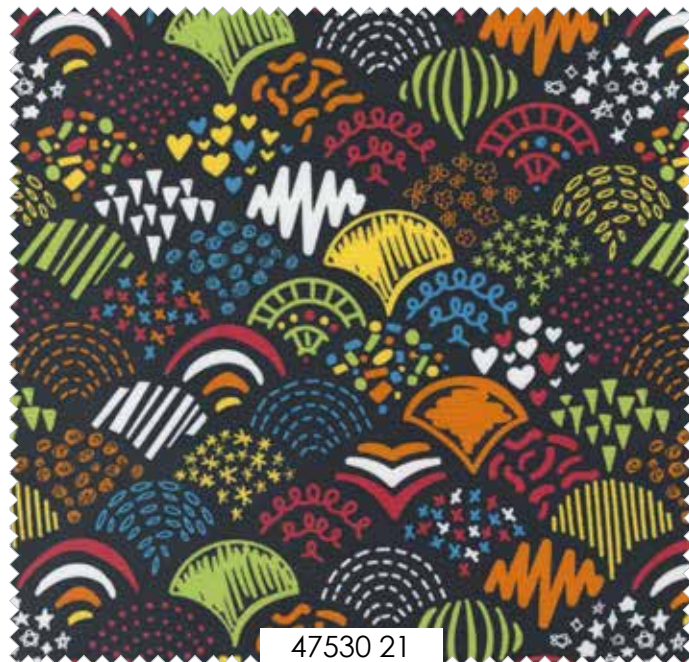

creativity glows Creativity Shell

**GLOWS
IN THE
DARK!**

47532 12

47534 12

47531 12

47532 17

47534 17

47532 18

47530 18

47530 22

47531 22

47534 22

47530 21

47533 21

47534 21

47531 21

47532 21

47530

Asst. 15

Asst. 10

AB

F8

JR

LC

MC

PP

PS

KIT

MARCH DELIVERY

•30 Prints • 47532 Glows in the Dark • 100% Premium Cotton

JR's, LC's, MC's & PP's include 30 skus plus two each of 47530-11 & 21, 47531-23 and 47534.

modafabrics.com 21

RUBY
9900 230

SPRAY
9900 263

MEDITERRANEAN
9900 418

BLACK
9900 99

BELLA SOLID COORDINATES