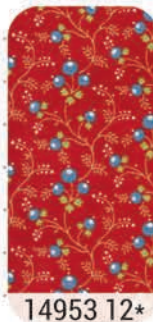

APRIL DELIVERY

moda
FABRICS + SUPPLIES®

Dark Version

Light Version

MS 2207 Ferry Crossing 66" x 66"

MS 2206 Christmas Past 58" x 48"

ISE 267 Freesia 62" x 76"

Union Square **MINICK & SIMPSON**

Bella Solid Coordinates 9900

moda
FABRICS + SUPPLIES®

9900 60

9900 406

9900 69

9900 423

9900 174

Union Square **MINICK & SIMPSON**