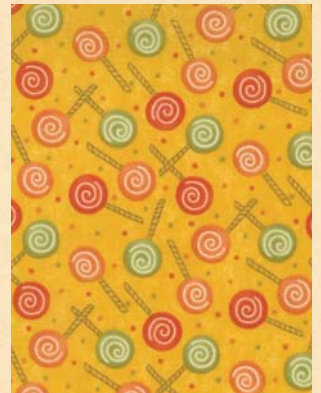

# Lollipop

by Sandy Gervais

\*reduced to show panel detail

\*17550 12 Panel measures 24" x 44"

\*17556 12

17557 12

17558 12

\*17559 12

\*17551 11

\*17554 11

\*17557 22

\*7521 442

Lollipop Kit #KIT17550 Finished Quilt Measures 25" x 29"

**B**ruce eyed the rows of sweets before him, trying to decide what to purchase. Should he get “whats-a-meezits” with the candy button tops or the chocolate “fuzzles” with the creamy caramel center? Oh, how to choose? But then he exclaimed, “I’ll take the lollipop!”

\*17558 11

17556 15

17553 11

7521 445

17551 16

17552 16

\*17553 16

17554 16