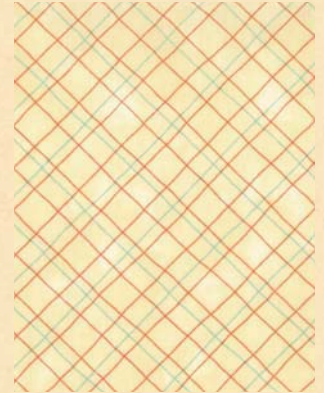

# Lollipop

by Sandy Gervais

\*reduced to show panel detail

\*17550 12 Panel measures 24" x 44"

\*17556 12

17557 12

17558 12

\*17559 12

\*17551 11

\*17554 11

\*17557 22

\*7521 442

Lollipop Kit #KIT17550 Finished Quilt Measures 25" x 29"

**B**ruce eyed the rows of sweets before him, trying to decide what to purchase. Should he get “whats-a-meezits” with the candy button tops or the chocolate “fuzzles” with the creamy caramel center? Oh, how to choose? But then he exclaimed, “I’ll take the lollipop!”