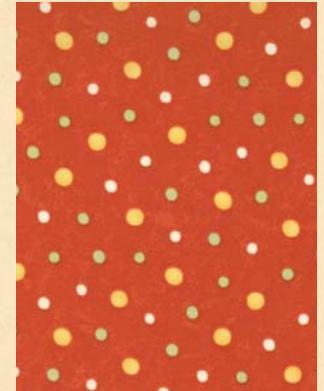

# Lollipop

by Sandy Gervais

\*reduced to show panel detail

\*17550 12 Panel measures 24" x 44"

\*17556 12

17557 12

17558 12

\*17559 12

\*17551 11

\*17554 11

\*17557 22

\*7521 442

Lollipop Kit #KIT17550 Finished Quilt Measures 25" x 29"

**B**ruce eyed the rows of sweets before him, trying to decide what to purchase. Should he get “whats-a-meezits” with the candy button tops or the chocolate “fuzzles” with the creamy caramel center? Oh, how to choose? But then he exclaimed, “I’ll take the lollipop!”