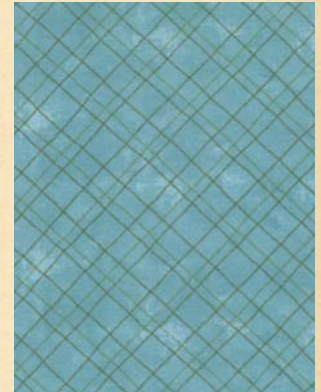

Lollipop

by Sandy Gervais

OCTOBER DELIVERY

SKUS: 44 PRINTS
CONTENT: 100% COTTON

- ASST. 17550-15 15 YARDS OF EACH
- ASST. 17550-10 10 YARDS OF EACH
- ASST. 17550-10H 10 YARDS OF 22 SKUS*
- ASST. KIT17550 15 YARDS OF EACH
- 17550AB BUNDLE: 44 SKUS
- 17550F8 BUNDLE: 43 SKUS
- 17550JR JELLYROLL - (40) 2½"X45" STRIPS - PK 4
- 17550LC LAYER CAKE - (42) 10"X10" SQUARES - PK 4
- 17550PP (42) 5"X5" SQUARES - PK 12
- KIT17550 QUILT KIT - PATTERN & BINDING INCLUDED

17557 23

Patterns