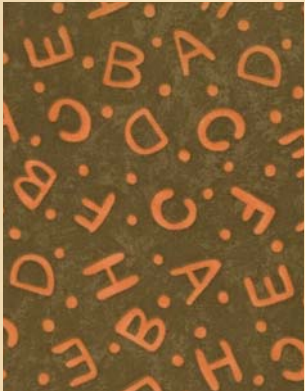

# Lollipop

by Sandy Gervais

\*17559 11

17554 26

\*7521 441

Lollipop Pattern #PH 501/ PH 501G Finished Quilt Measures 40" x 52"

\*17555 11

\*17554 17

17555 17

17556 17

\*7521 447

17552 17

17557 27

17553 17

17554 14

\*17558 14