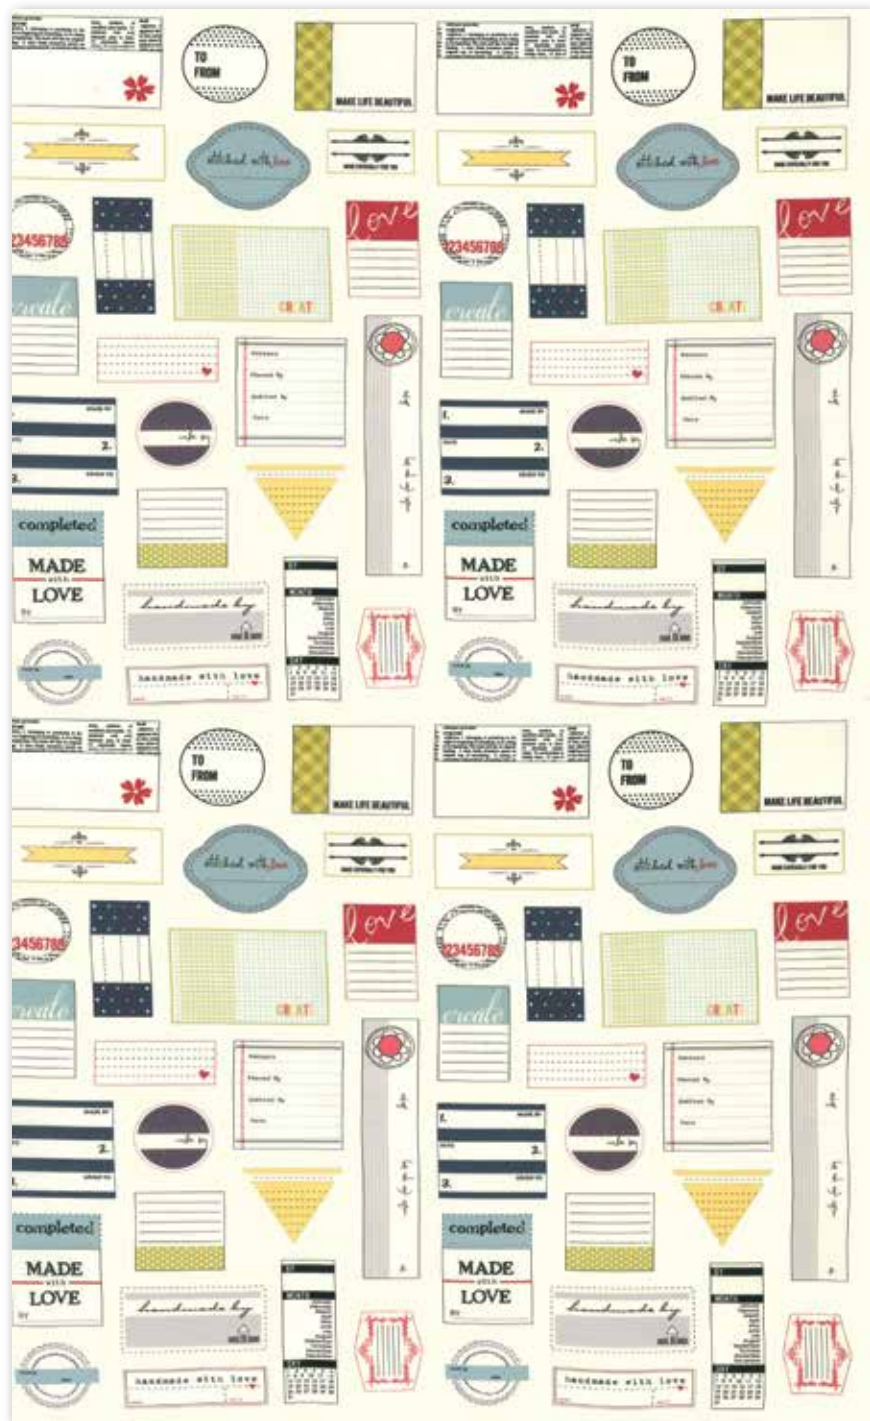

handmade with love

By Sweetwater

We know how proud people are when they finish a project – whether it be a large quilt or a quick place mat. These fun labels are the perfect finishing touch for any sewing or quilting project. Not only are they super cute, they are made personal with handwriting.

These labels will make a quilt even more special for generations to come!

Panel measures 24"x45" Labels measure 2" to 4 1/2" wide.

No 5540 11 Cream

3 Colorways

No 5540 12 Aqua

No 5540 13 Grey

Visit
Make Life Sweet
sweetwater.typepad.com

Delivery: March, 2014