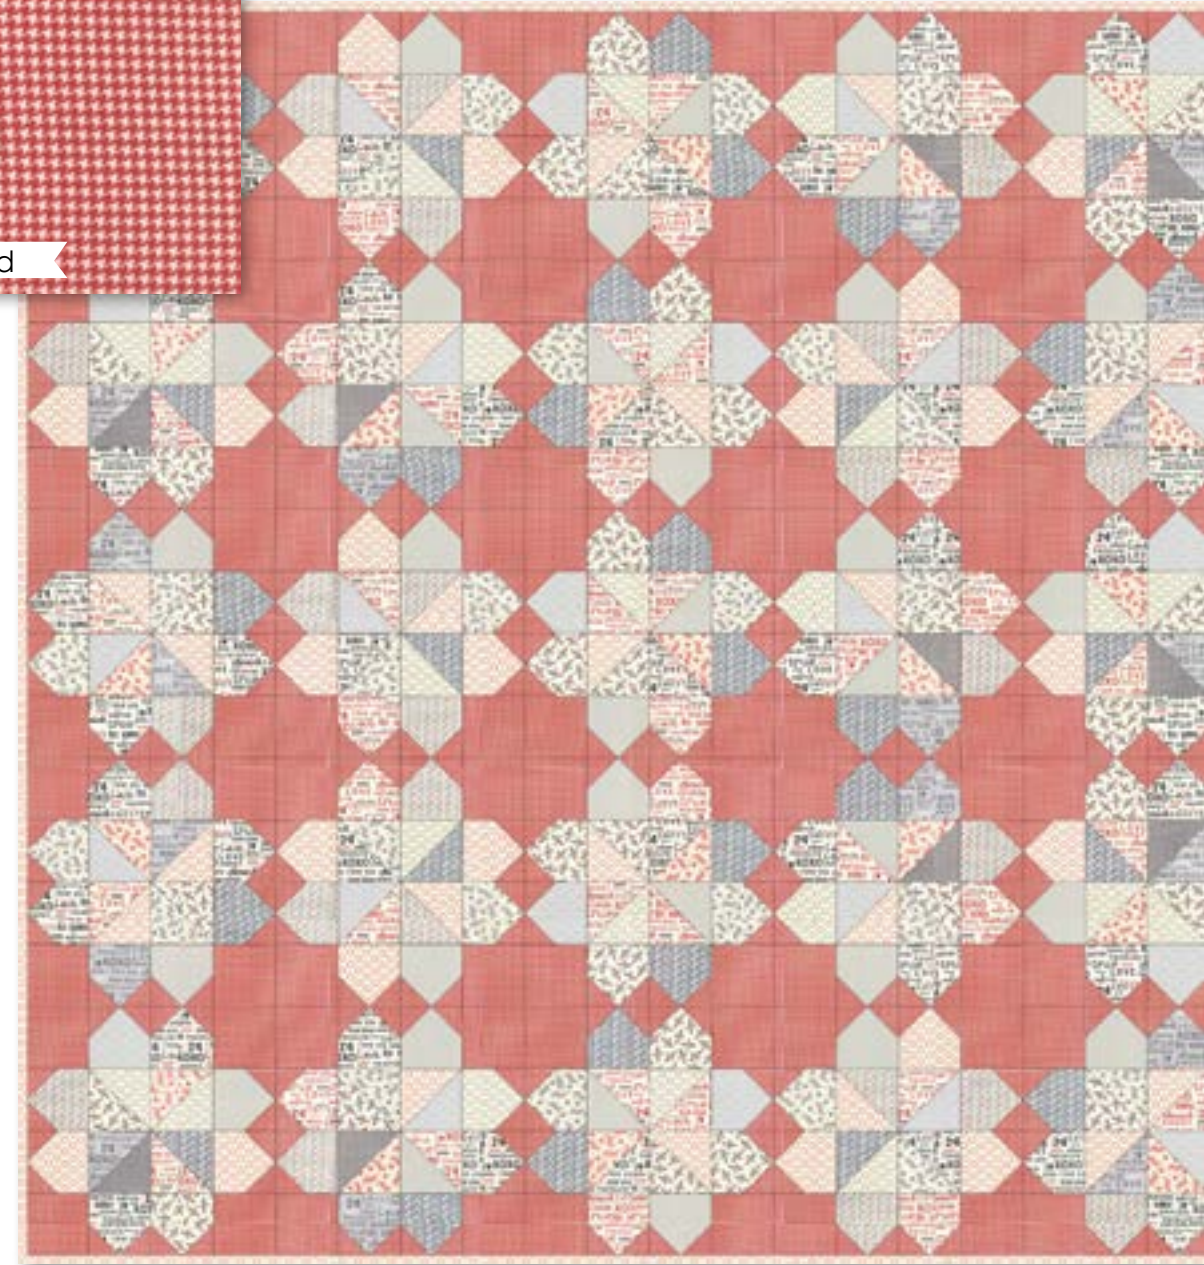

5604 22\*

5606 22\*

5607 22

5600 12

5602 12

SW P231 / SW P231G Bliss Size: 80" x 80"

See Sweetwater fabric in use at their website [thesweetwaterco.com](http://thesweetwaterco.com)