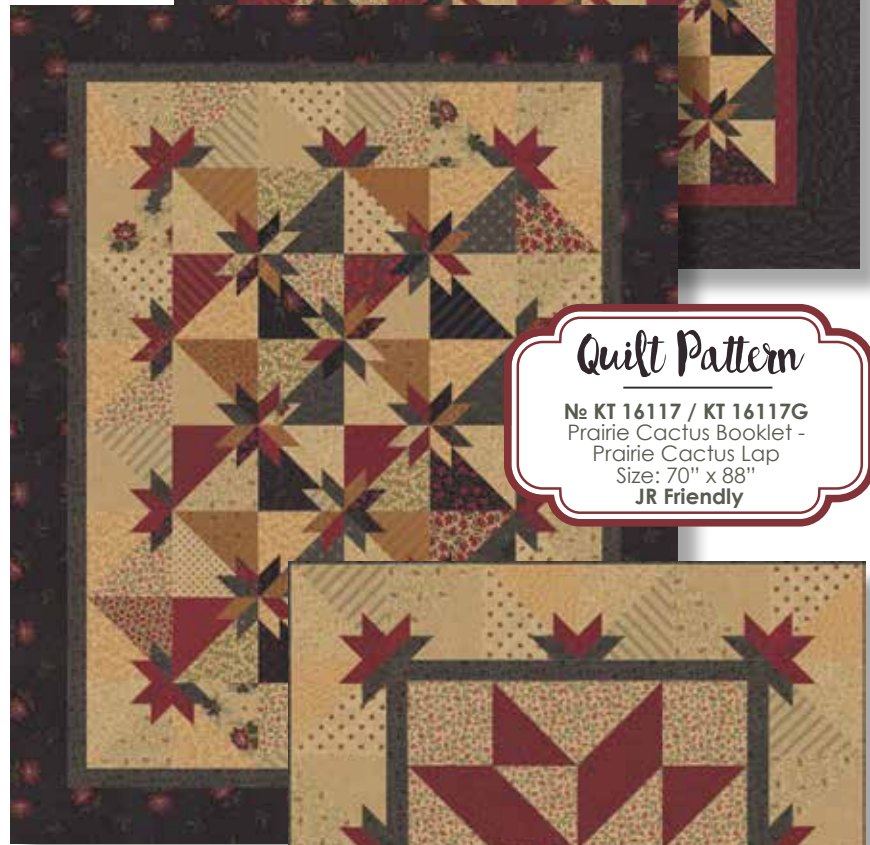

No. 9516 11*
Tan

No. 9516 21*
Tan

No. 9514 11
Tan

No. 9513 11
Tan

No. 9517 11
Tan

Quilt Pattern
No. KT 16117 / KT 16117G
Prairie Cactus Booklet -
Christmas Candy
Size: 66" x 78"
JR Friendly

Quilt Pattern
No. KT 16117 / KT 16117G
Prairie Cactus Booklet -
Cactus Stars
Size: 66" x 78"
F8 Friendly