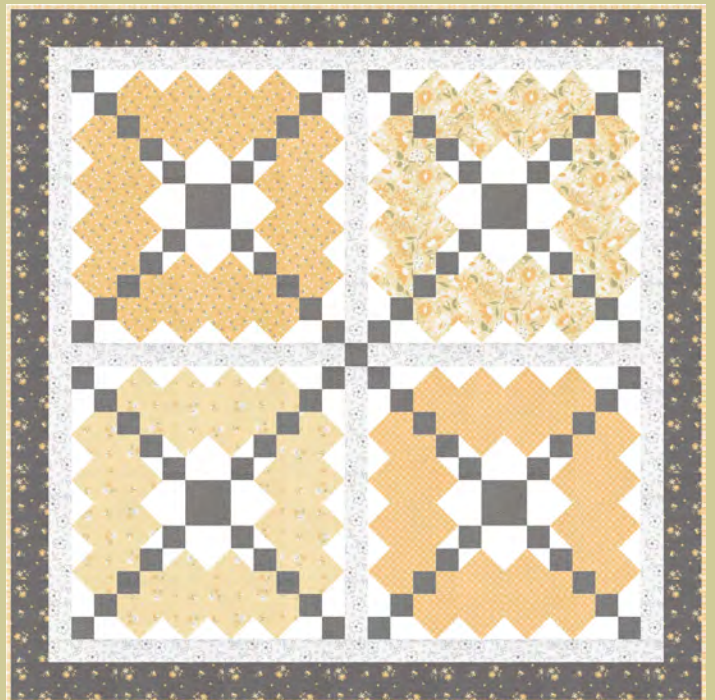

Buttercup & Slate
 by Corey Yoder of Coriander Quilts

CQ 194 Jelly Sticks
 56" x 68" JR Friendly

CQ 191 Joy Filled 60" x 72"

CQ 192 Fly Away Blackbird
 72" x 72" PP Friendly

With Buttercup & Slate, I invite you relish those magical, fleeting moments when the warm sunny hues of late afternoon fade to gray, and slowly turn to night.

There are plenty of flowers, both large and small, to bring the colors of the sun into your home, the prettiest little starry-night print will remind you to step outside and gaze into the night sky. Honeycombs invite us to savor the sweetness of each day. This collection includes a beautiful Grandmother's Flower Garden print filled with some of my favorite prints, both old and new.

AUGUST DELIVERY

BELLA SOLID COORDINATES

FREE PATTERN Granny's Stars
56" x 68"

CQ 193 Sunny Flowers 45" x 45"

Buttercup & Slate

by Corey Yoder of Coriander Quilts

AUGUST
DELIVERY

29152 31

29150 11 60" Grandmother's Flower Garden. Hexies are approx. 2" x 2".

29150

Asst. 15

Asst. 10

Low Cal 10

AB

F8

HB