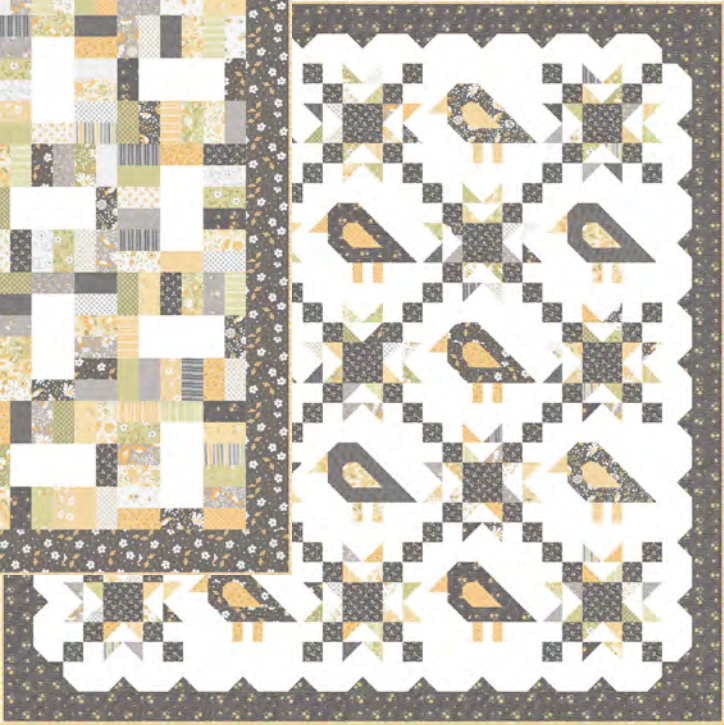

Buttercup & Slate
 by Corey Yoder of Coriander Quilts

CQ 194 Jelly Sticks
 56" x 68" JR Friendly

CQ 191 Joy Filled 60" x 72"

CQ 192 Fly Away Blackbird
 72" x 72" PP Friendly

With Buttercup & Slate, I invite you relish those magical, fleeting moments when the warm sunny hues of late afternoon fade to gray, and slowly turn to night.

There are plenty of flowers, both large and small, to bring the colors of the sun into your home, the prettiest little starry-night print will remind you to step outside and gaze into the night sky. Honeycombs invite us to savor the sweetness of each day. This collection includes a beautiful Grandmother's Flower Garden print filled with some of my favorite prints, both old and new.

AUGUST DELIVERY

BELLA SOLID COORDINATES

FREE PATTERN Granny's Stars
56" x 68"

CQ 193 Sunny Flowers 45" x 45"

Buttercup & Slate

by Corey Yoder of Coriander Quilts

AUGUST
DELIVERY

29152 31

29150 11 60" Grandmother's Flower Garden. Hexies are approx. 2" x 2".

29150

Asst. 15

Asst. 10

Low Cal 10

AB

F8

HB