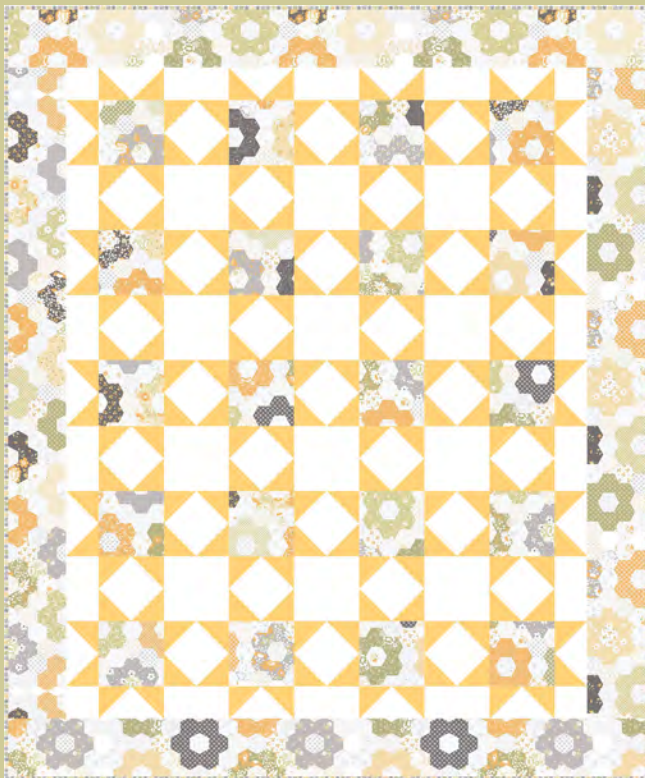

Buttercup & Slate
 by Corey Yoder of Coriander Quilts

CQ 194 Jelly Sticks
 56" x 68" JR Friendly

CQ 191 Joy Filled 60" x 72"

CQ 192 Fly Away Blackbird
 72" x 72" PP Friendly

With Buttercup & Slate, I invite you relish those magical, fleeting moments when the warm sunny hues of late afternoon fade to gray, and slowly turn to night.

There are plenty of flowers, both large and small, to bring the colors of the sun into your home, the prettiest little starry-night print will remind you to step outside and gaze into the night sky. Honeycombs invite us to savor the sweetness of each day. This collection includes a beautiful Grandmother's Flower Garden print filled with some of my favorite prints, both old and new.

AUGUST DELIVERY

BELLA SOLID COORDINATES

FREE PATTERN Granny's Stars
56" x 68"

CQ 193 Sunny Flowers 45" x 45"

Buttercup & Slate

by Corey Yoder of Coriander Quilts

AUGUST
DELIVERY

29152 31

29150 11 60" Grandmother's Flower Garden. Hexies are approx. 2" x 2".

29150

Asst. 15

Asst. 10

Low Cal 10

AB

F8

HB