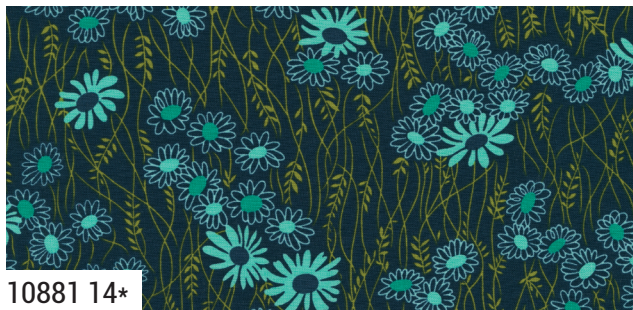

10887 16*

10880 16

10883 15*

Color Crush prints coordinate perfectly with the Best of Ombre Metallic collection!

moda APRIL DELIVERY

Color Crush V and Co.

10885 24*

10883 25*

10880 22*

10886 42

10887 22

10882 20*

10881 20

10881 14*

10887 14

10886 34

10882 14*

10880 14*

10885 14*

10880

Asst. 15

Asst. 10

Low Cal 10

AB

JR

LC

MC

PP

APRIL DELIVERY

*31 Prints •100% Premium Cotton

AB includes all 31 skus. JRs, LCs, MCs & PPs include 31 skus with two each of 10881, 10882, 10887-11 & 19.

Best of Ombre Coordinates are not included in assortments or precuts.