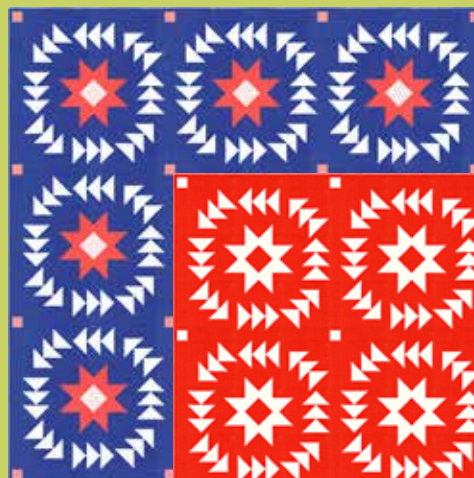

Fresh Fig Favorites

FIG TREE & CO.

by Joanna Figueroa

... Colors are the smiles of nature!

Patterns by Fig Tree & Co.

FT 1791 Hot Cross Buns 69" x 82"
FQ Friendly

Additional sizes available!

FT 1790 Jelly and Figs 67" x 76"
JR Friendly

FT 1792 Annie's Wreaths/Fireworks
68" x 68"

FT 1792 Annie's Wreaths
Red Version 68" x 68"

FT 1792 Annie's Wreaths Pillow
24" x 24" PP Friendly

Book by Joanna Figueroa
Available Now!

ISE 945
A Scrapbook of Quilts