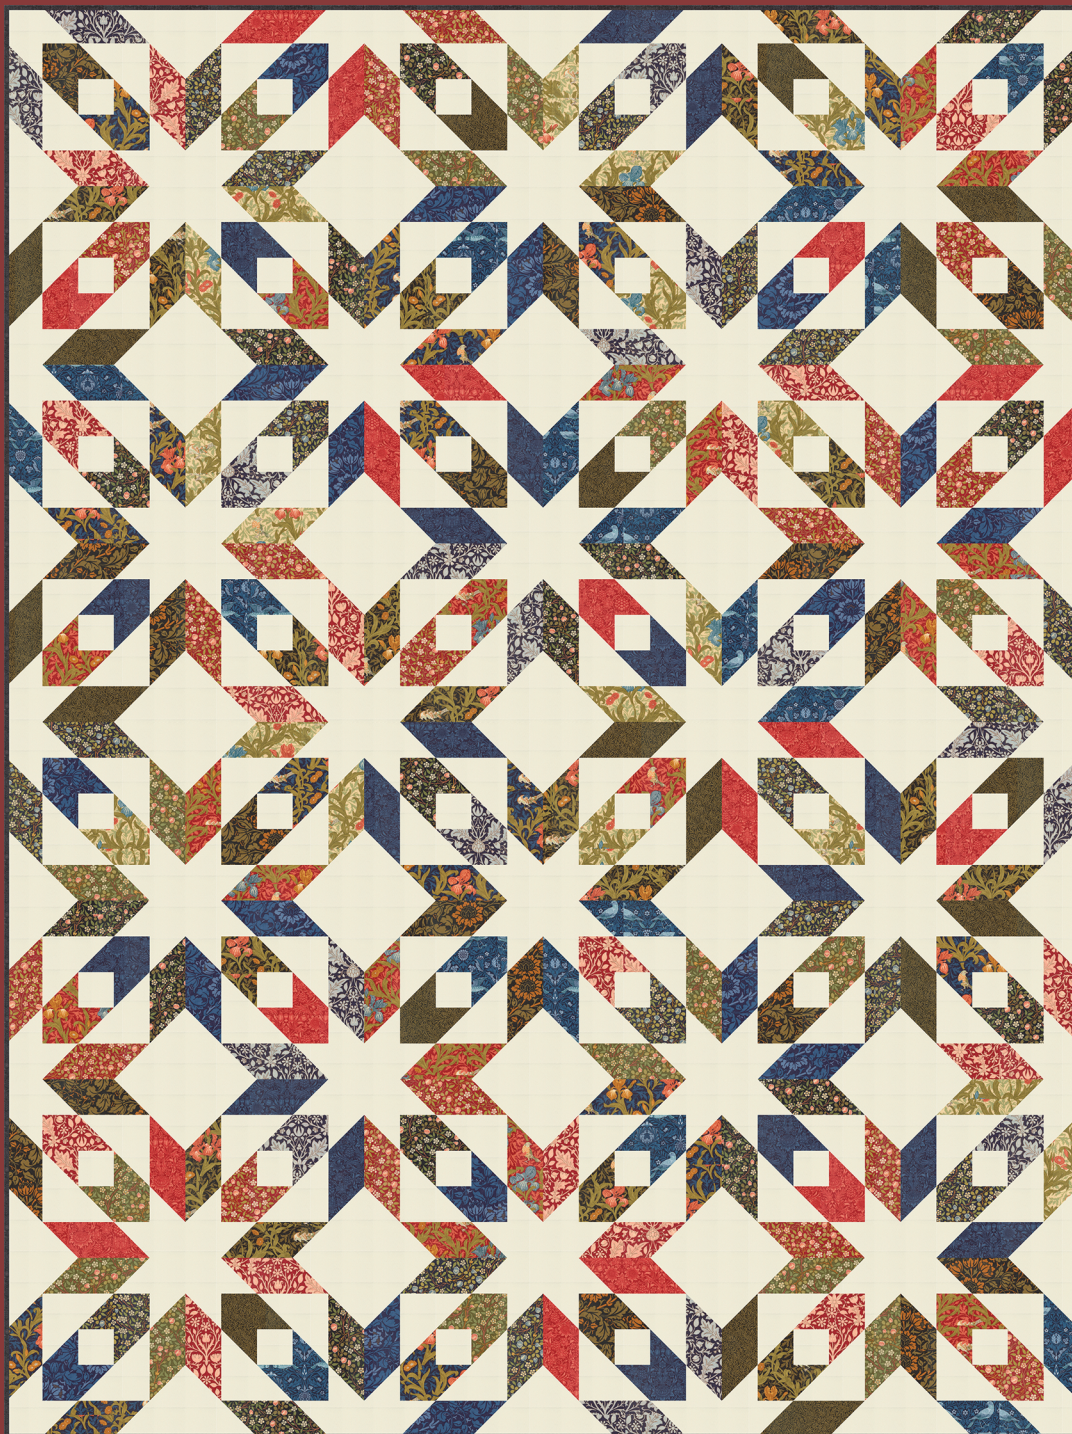

MORRIS MUSE *Barbara Brackman*

MM 018 Same Sky 60" x 80"
by Modernly Morgan