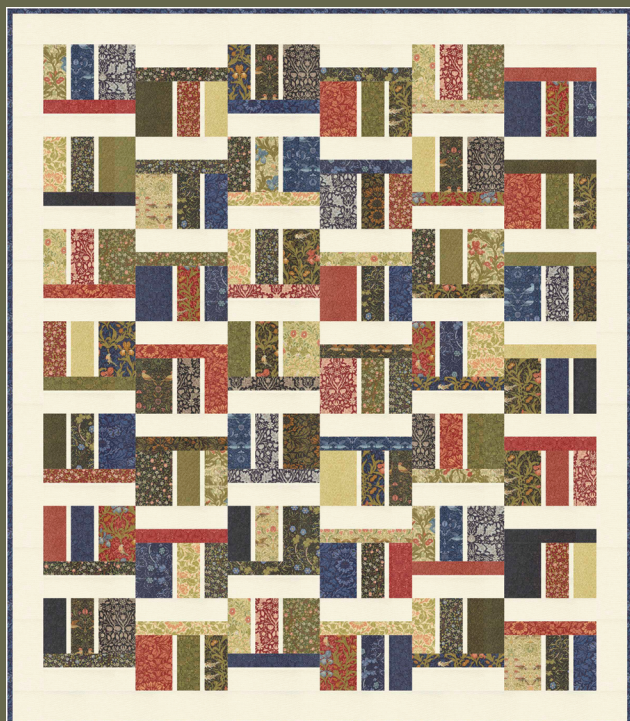

PP

MARCH DELIVERY

•29 Prints •100% Premium Cotton

AB includes all 29 skus. JRs, LCs, MCs & PPs include 29 skus with two each of 13382, 13384 & 13387.

G assortment includes 15 yds of each coordinating Grunge.

30150 160 CREAM

30150 427 WINTER CHERRY

30150 99 ONYX

Bella Solid Coordinates

MORRIS MUSE *Barbara Brackman*

MM 018 Same Sky 60" x 80"  
by Modernly Morgan

MORRIS MUSE *Barbara Brackman*

CKQ 2414 Wishy Washi 64" x 80" AB Friendly  
by Copper Kettle Quilt Company