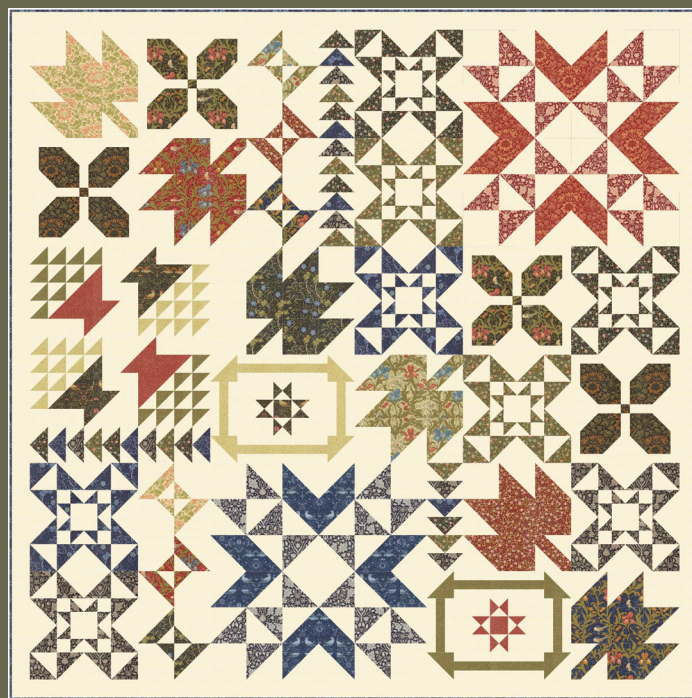

WS 107 Oh Happy Day 76" x 76"
by Wendy Sheppard