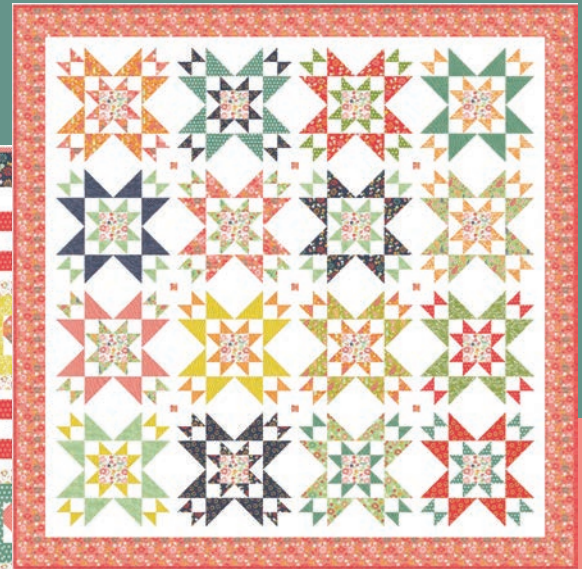

QLD 256 Star Bright 2
78 1/2" x 78 1/2" AB Friendly