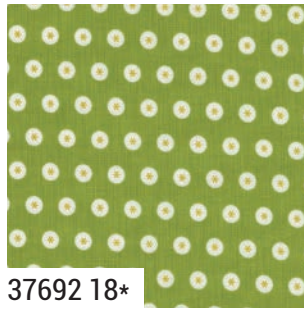

RASPBERRY SUMMER *by Sherri & Chelsi*

37690

Asst. 15

Asst. 10

Low Cal 10

AB

F8

JR

LC

MC

PP

KIT

FEBRUARY DELIVERY

•34 Prints •1 60" Cheater •100% Premium Cotton

Precuts do not include 37698. AB & F8 includes 34 skus. JRs, LCs, MCs & PPs include 34 skus with two each of 37690 & 37691-11. Assortments and Precuts do not include Bella Solid Coordinates.