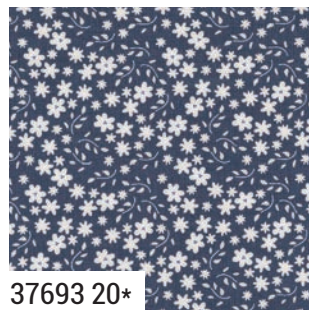

37692 19

37694 19

37690 20\*

37698 11 Reduced to show design. Full repeat is 24" x 60".

37693 20\*

37697 20

37694 20

37691 20\*