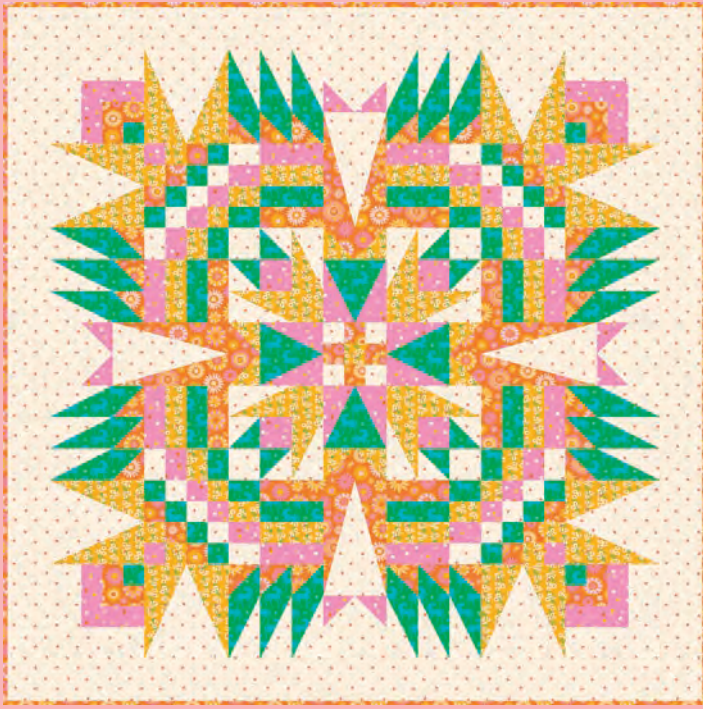

TLQ 1024 Tara Lee Quiltery | Radical

66" x 66"