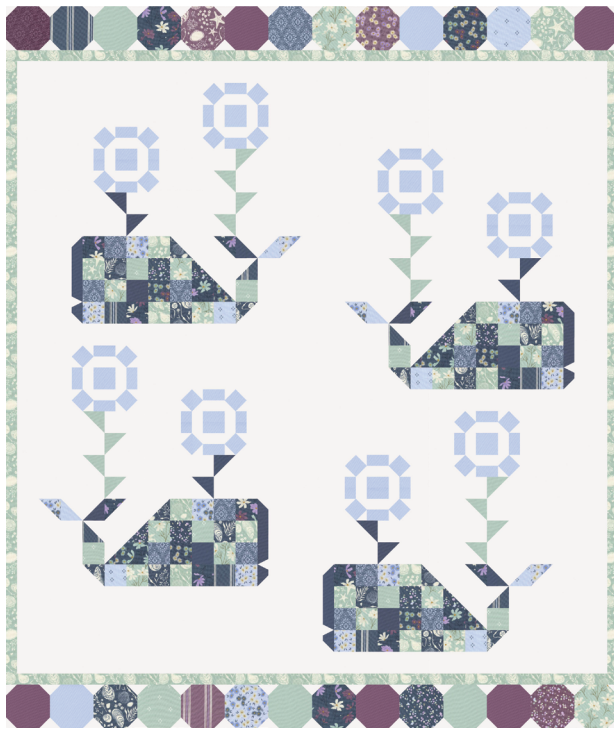

•31 Prints •100% Premium Cotton

AB includes all 31 skus plus one panel 43187 11 24" x 44". JRs, LCs, MCs & PPs include 30 skus with two each of 43180-11 - 18, 43181-11 & 13 and 43183, no panels.

SFR 0027 Coastal Cottage
Quilt 61" x 66" and Pillow 36" x 16"

SFR 0028 Calm Seas 58" x 66"

SFR 0029 Whale Watch
56" x 66" LC Friendly

SFR 0030 Growing Sunshine
60" x 78" AB Friendly