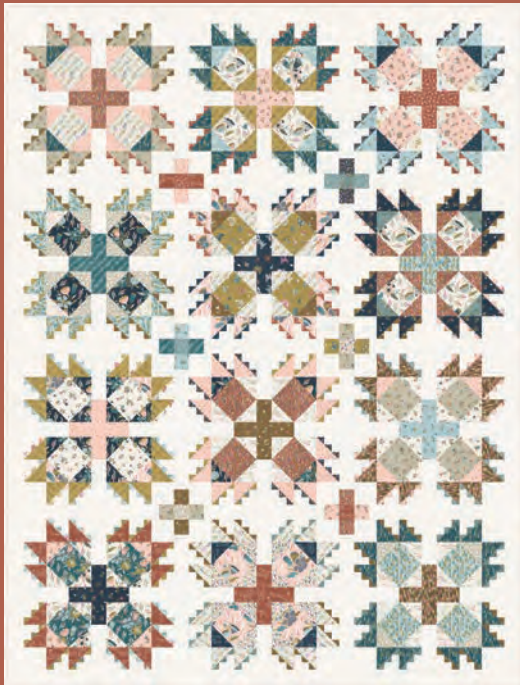

Create timeless treasures with the large panel of hymns and the smaller, tonal options. You'll find strong blues to warm hues to work with in the collection.

Songbook - A New Page was a joy to create, and the hymns are sure to once again have you singing along.

FTD 211 Blessings Flow 69" x 90"

FTD 210 Rainbow Quilt 49" x 60"

TEA TOWELS

FS 1023 • Set of 3 • Mul 4 • 100% Cotton Canvas

This Is The Day Front

Back

Then Sings My Soul Front

Back

FTD 209 Pillow Pack - two pillows included, both measure 22" x 22"

NOVEMBER DELIVERY

45550 11

Panel is approx. 24" x 44" Blocks are 9.75" x 12".
Space between blocks up and down is 2.5".
Space between blocks side to side is 1.75".

NOVEMBER DELIVERY

45551 11

Panel is approx. 24" x 44" Blocks are 4.5" x 5.5".
Space between blocks up and down is 1.5".
Space between blocks side to side is 1.25".

Songbook ...a new page
NOVEMBER DELIVERY