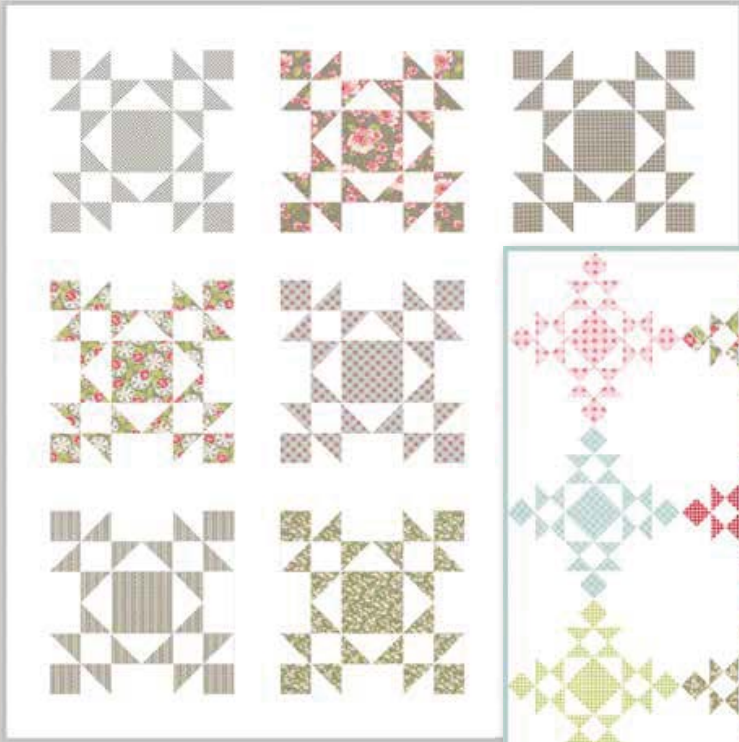

18604 12

Blush

18605 12

Blush

18602 12

Blush

18601 12*

Rosy Red

18607 19

Rosy Red

18606 17

Just as I was first inspired to create quilts by the quilts made by my Grandmas that lived on the top shelves of the linen closet when I was little - *Ambleside* was also inspired by those quilts & some of the vintage fabrics in my collection. Classic & fresh at the same time, with colors & prints that reflect the crisp breath of spring, *Ambleside* embraces an airy linen white, soft spring hues of duck egg blue, willow, blush, sunbeam yellow, & is grounded with a cobblestone grey & a pop of rosy red. . . ready to inspire you to create treasures for your home & those you love.

AQ 239 / AQ 239G
Blissful Size: 49" x 49"

AQ 239 / AQ 239G
Blissful Mini Size: 25" x 25"

AQ 237 / AQ 237G
Star of Wonder Mini
Size: 22" x 22"

KIT18600 / KIT18600G
Star of Wonder
Size: 66" x 90"

Linen White