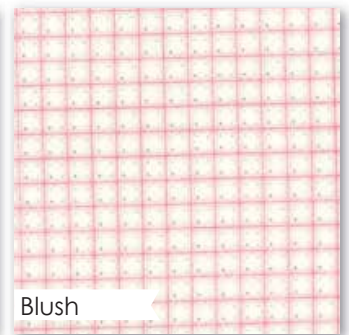

AmbleSide

brenda riddle designs

Acorn Quilt & Gift Company

LC
Friendly

PP
Friendly

MC
Friendly

AQ 207 / AQ 207G
Meadow Size: 16" x 20"

AQ 207 / AQ 207G
Meadow Size: 72" x 72"

ORDER ONLINE 24 HRS. @ MODAFABRICS.COM

Blush

18600 12*

Blush

18606 11*

Blush

18607 13

Blush

18604 12

Blush

18605 12

Blush

18602 12

Blush

18601 12*

Rosy Red