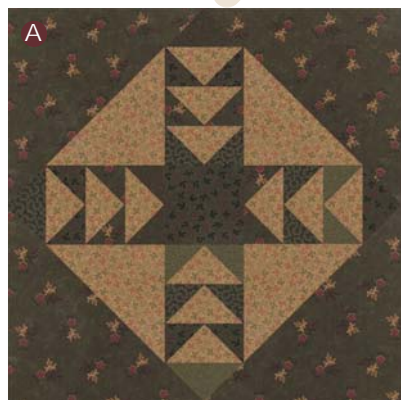

9475 11

Tan

9471 11

Heartfelt

Kansas Troubles Quilters

4 Projects 1 Pattern

- A** Pillow 18" x 18"
- B** Lap Quilt 92" x 92"
- C** Queen Quilt 100" x 114"
- D** Runner 23" x 50"

KT 15111/ KT 15111G Heart of the Home