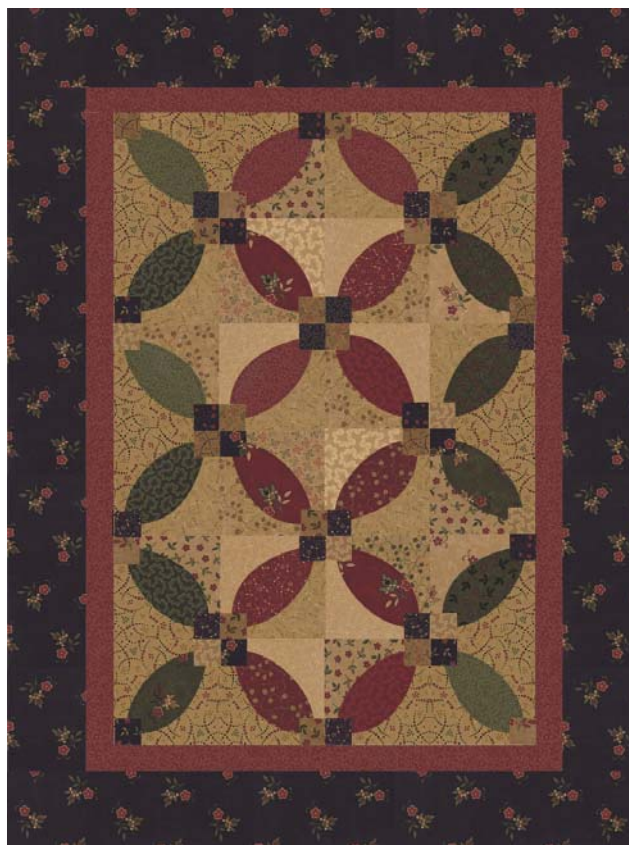

Heartfelt

Kansas Troubles Quilters

moda

9474 14

9472 14

From our home to yours - sharing stories, food and laughter with those we love whether they live around the corner or across the country, that's what the holidays are all about. Each year, the days and weeks seem to fly by more quickly with a longer to-do list than ever. The holidays are a special time to reflect, renew and reconnect with the most important people and things in our lives. *Heartfelt* is my gift to you in traditional Christmas reds and greens tied up with a giant KT bow. From my heart to yours, have a Merry Christmas all year through.

Lynne

9471 14

9476 14

KT 55024/ KT 55024G From the Heart Charm Quilt
Size: 24" x 32"

Green
9472 13

Green
9474 13

9470 14

9475 23

9475 11

Tan

9471 11

Heartfelt

Kansas Troubles Quilters

4 Projects 1 Pattern

- A** Pillow 18" x 18"
- B** Lap Quilt 92" x 92"
- C** Queen Quilt 100" x 114"
- D** Runner 23" x 50"

KT 15111/ KT 15111G Heart of the Home