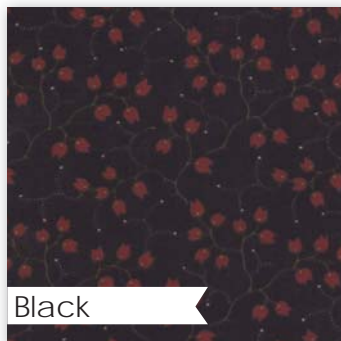

9472 14

From our home to yours - sharing stories, food and laughter with those we love whether they live around the corner or across the country, that's what the holidays are all about. Each year, the days and weeks seem to fly by more quickly with a longer to-do list than ever. The holidays are a special time to reflect, renew and reconnect with the most important people and things in our lives. *Heartfelt* is my gift to you in traditional Christmas reds and greens tied up with a giant KT bow. From my heart to yours, have a Merry Christmas all year through.

Lynne