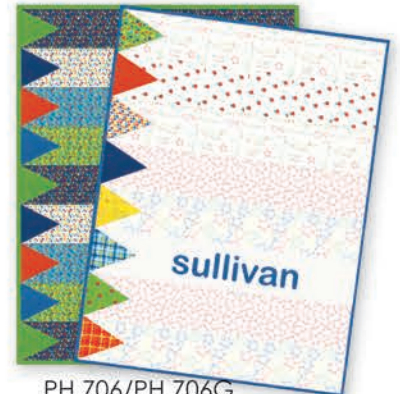

17983 11

PH 704/PH 704G  
**Later Alligator**  
36" x 52" PP Friendly

17984 11

17980 11

17985 11

17980 12

17981 14

17986 15

17984 15

17966 21

17986 14

17966 25

17986 12

17980 14

17985 14

PH 707/PH 707G  
**What's Your Name?**  
48" x 68" MC Friendly

PH 705/PH 705G  
**Jacks and Jellybeans**  
35" x 35" MC and PP Friendly

PH 706/PH 706G  
**Sail Away Crib**  
42" x 56"

17980

Asst.  
15

Asst.  
8

AB

JR

LC

MC

PP

•31 Prints •100% Premium Cotton  
JR's, LC's, MC's & PP's include two each of 17981, 17983-11 & 19 and 17966.