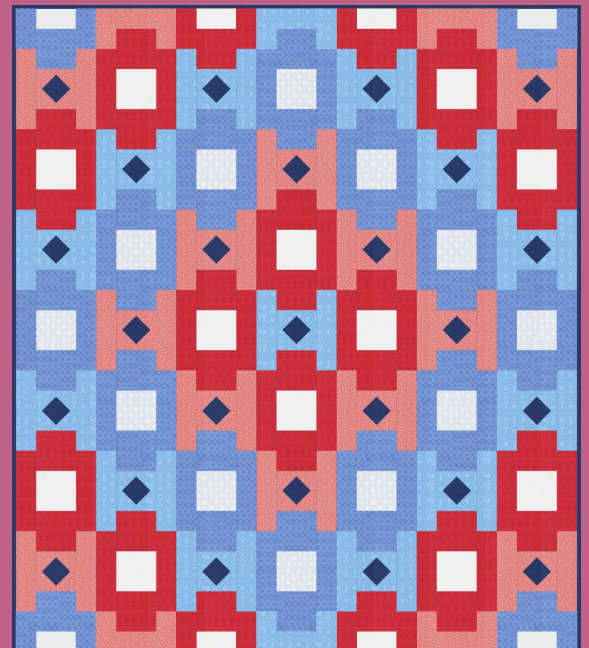

**AUGUST DELIVERY**

*moda*  
FABRICS + SUPPLIES®

**NEW  
DESIGNER!**

SD 002 Sparkle & Glitter 54" x 54"

**KIT  
45020**

SD 004 Mai Tai 64" x 73"

SD 001 Strip Tease 60" x 81"

SD 005 Promise 60" x 80"  
Square Version Also Available

SD 003 Heirloom 70" x 80"