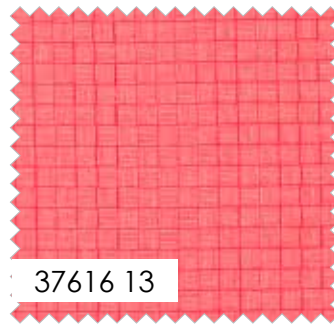

Sincerely Yours by Sherri & Chelsi

37610 14

37616 13

37613 13

37611 20

37614 12

37611 17

37616 17

37612 15

37613 17

37614 18

37615 20

37611 26

37610 18

37612 17

37616 19

37610

Asst.
15

Asst.
10

AB

F8

HB

JR

LC

MC

PP

KIT

AUGUST DELIVERY

•30 Prints •100% Premium Cotton
HB's, JR's, LC's, MC's & PP's include two each of 37612, 37614 and 37615-11.