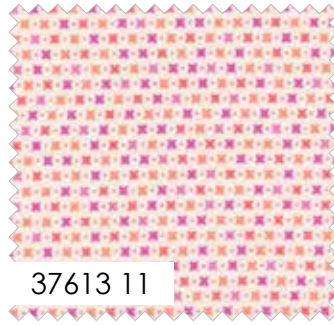

QLD 203 Everyday Zip Bags
6" x 8" & 4" x 8"
MC Friendly

QLD 206 Daydream Quilt -
74" x 74" LC Friendly
& **Tablerunner - 16" x 36"**

QLD 207 Homebody
33" x 33"

QLD 204 Heartstrings
63" x 78" F8 Friendly

Sincerely Yours by Sherri & Chelsi

OFF WHITE
9900 200

CORAL
9900 147

TEA ROSE
9900 89

MANDARIN
9900 383

PETUNIA
9900 301

IRIS
9900 302

BELLA SOLID COORDINATES

moda FABRICS + SUPPLIES® **AUGUST DELIVERY**