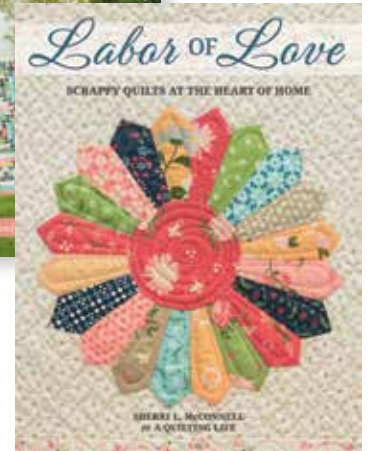

CSD 127 Afterglow
62" x 70" F8 Friendly

KIT
37610

AUGUST DELIVERY

moda FABRICS + SUPPLIES®

**Books by Sherri McConnell
Available Now!**

**B1490
Sunday Best Quilts**

**B1531
Labor of Love**

QLD 205 Four Square 2
75" x 75" LC Friendly

QLD 203 Everyday Zip Bags
6" x 8" & 4" x 8"
MC Friendly

QLD 206 Daydream Quilt -
74" x 74" LC Friendly
& **Tablerunner - 16" x 36"**

QLD 207 Homebody
33" x 33"

QLD 204 Heartstrings
63" x 78" F8 Friendly

Sincerely Yours by Sherri & Chelsi