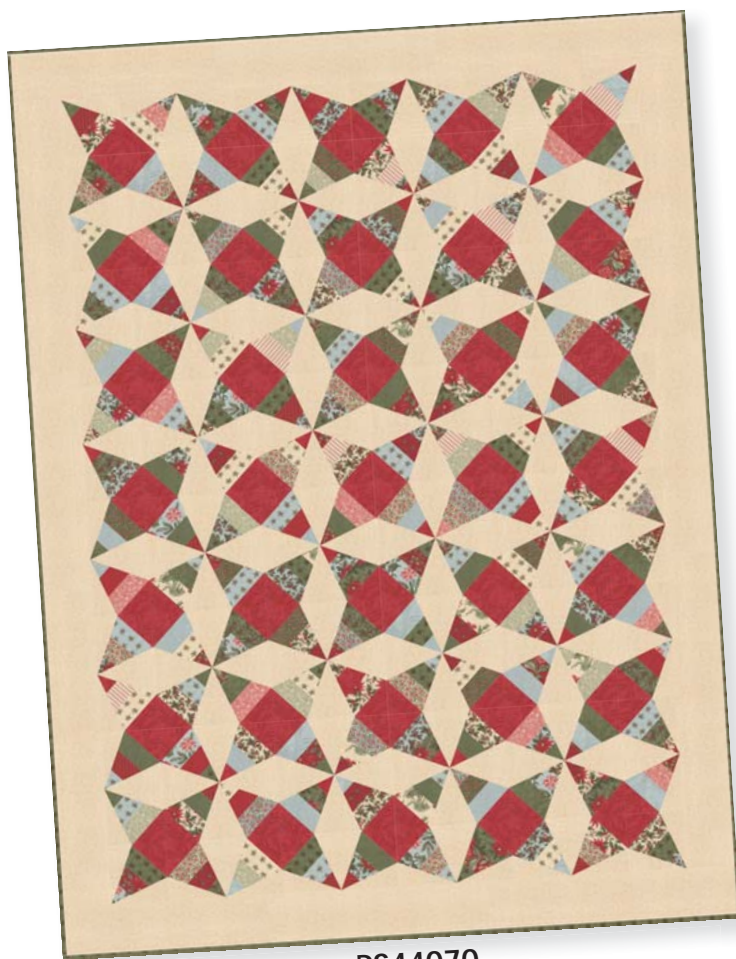

Under the Mistletoe
3 Sisters

moda

PS44070
Under the Mistletoe Size: 70" x 94"

Frost

44071 14*

Frost

44076 14*

Frost

44077 14

Frost

44070 14

Frost

44074 14*

Frost

44072 14*

Whether you're looking to deck the halls with boughs of holly or steal a kiss Under the Mistletoe, the 3 Sisters' latest line has all the trimmings to make a perfectly charming holiday at home. Embrace the spirit of the season with the Sisters and create a flurry of festive projects with a heartwarming touch of vintage style.

44074 13*

Mistletoe

44076 13*

Mistletoe

44075 13

Mistletoe

44077 13*

ISE 908/ ISE 908G
Charming Holly
Tablerunner
Size: 11½" x 35"