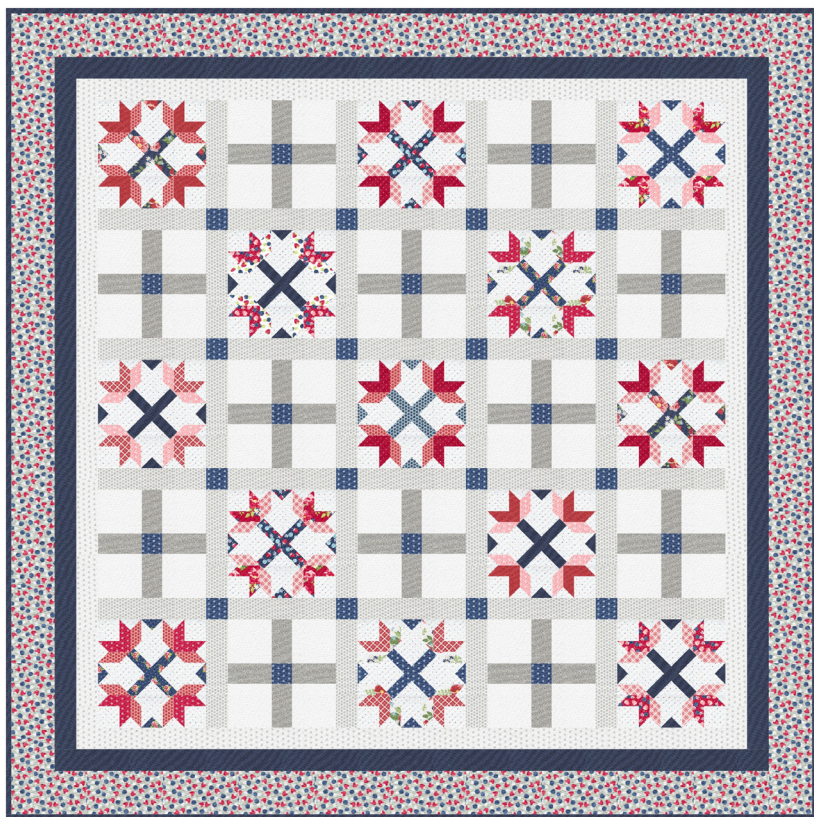

Background
1 yd 10 yds

24150 15

Blocks
3/4 yds 3 1/2 yds

24154 14

Blocks
1 1/4 yds 12 1/2 yds

24153 11

Background 2
1 yd 10 yds

24155 15

Backing
4 1/4 yds 42 1/2 yds

Blossom Bliss

Prairie Grass Patterns • 75" x 75"

PGP 186

Retail \$10.00

Midsummer

Prairie Grass Patterns • 57" x 69"

PGP 187