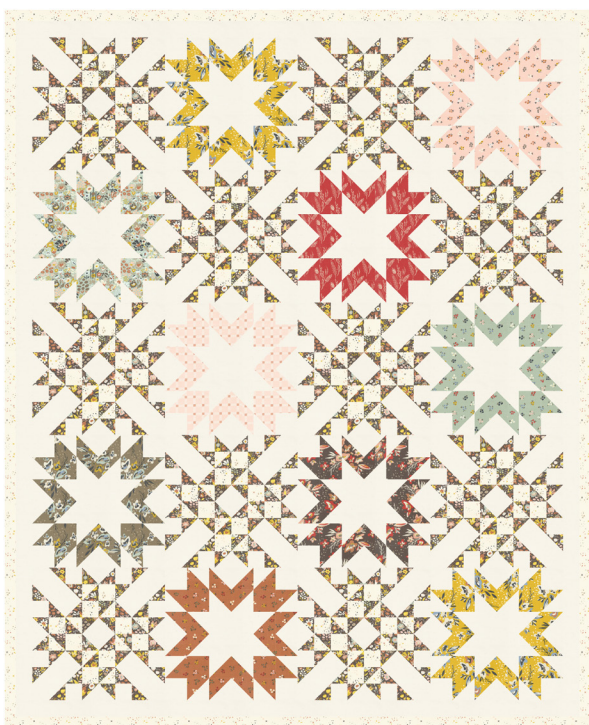

DAWN on the PRAIRIE

STEPHANIE SLIWINSKI

Fancy That DESIGN HOUSE
@Co

moda
FABRICS + SUPPLIES®

Prairie Stars

Fancy That Design House • 52" x 64"

FTD 219

Retail $12.00