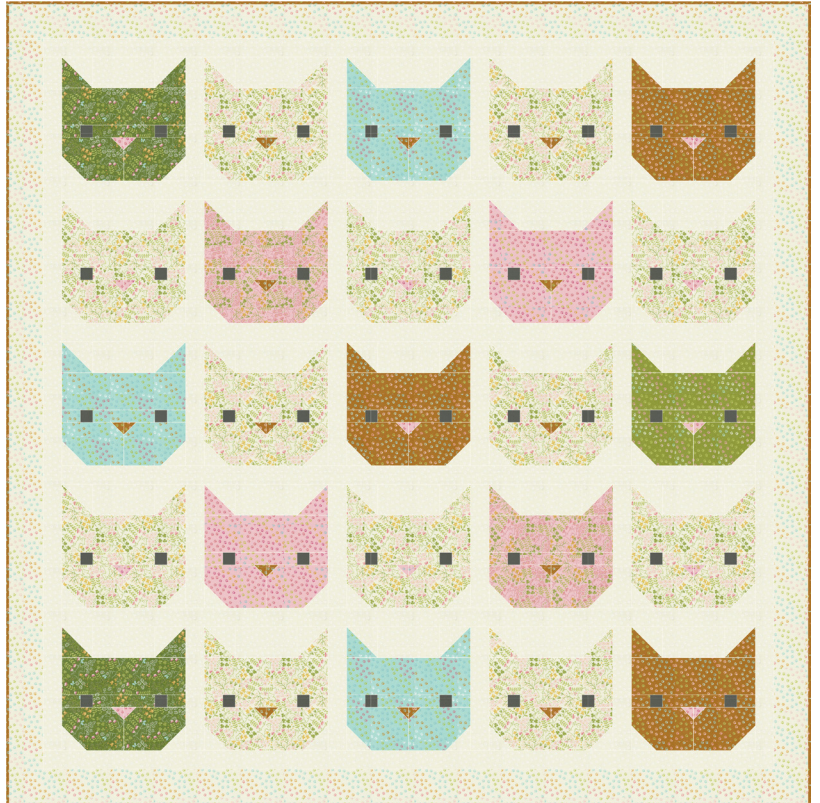

HERE KITTY KITTY

STACY IEST HSU

moda
FABRICS + SUPPLIES®

Purrfection

Stacy Iest Hsu • 66 1/2" x 74 1/2"

SIH082

Retail \$12.00

Kitty Pride

Stacy Iest Hsu • 65" x 65"

SIH085

Retail \$10.00

Yardage Requirements		1 Quilt	10 Quilts
	20835 19	Block 3/4 yd	7 1/2 yds
	20835 14	Block 1 yd	10 yds
	20833 16	Block 1 1/8 yds	11 1/4 yds
	20835 20	Block 1/2 yd	5 yds
	9900 171	Block 1/8 yd	1 1/4 yds
	20833 11	Block 3/4 yd	7 1/2 yds
	20833 15	Block 3/8 yd	3 3/4 yds
	20835 31	Block 2 yd	20 yds
	20835 11	Block 7/8 yd	8 3/4 yds
	20835 14	Binding 1/2 yd	5 yds
	20834 11	Back 4 1/4 yds	42 1/2 yds

1 Quilt

10 Quilts

	20835 14 7 52106 72404 4	Block 1/2 yd	5 yds
	20833 11 7 52106 72397 9	Block 1 2/3 yds	16 2/3 yds
	20830 17 7 52106 72389 4	Block 1/4 yd	2 1/2 yds
	20835 20 7 52106 72407 5	Block 1/2 yd	5 yds
	20834 17 7 52106 72401 3	Block 1/4 yd	2 1/2 yds
	20834 19 7 52106 72402 0	Block 1/4 yd	2 1/2 yds
	20833 15 7 52106 72398 6	Block 1/3 yd	3 1/3 yds
	20831 13 7 52106 72392 4	Block 1/4 yd	2 1/2 yds
	20833 16 7 52106 72399 3	Block 1/4 yd	2 1/2 yds
	20835 19 7 52106 72406 8	Block 1/3 yd	3 1/3 yds
	20835 17 7 52106 72405 1	Block 1/4 yd	2 1/2 yds
	20831 17 7 52106 72393 1	Block 1/4 yd	2 1/2 yds
	20835 31 7 52106 72408 2	Block 5 1/4 yds	52 1/2 yds
	20833 11 7 52106 72397 9	Binding 2/3 yd	6 2/3 yds
	20832 17 7 52106 72394 8	Back 7 1/3 yds	73 1/3 yds

HERE KITTY KITTY
STACY IEST HSU

moda
FABRICS + SUPPLIES®

Kitty Cat Scallop

Stacy Iest Hsu • 78 1/2" x 78 1/2"

SIH084

Retail \$8.00

Yardage Requirements **1 Quilt** 10 Quilts

 **20831 11**
Block
3/8 yd 3 3/4 yds