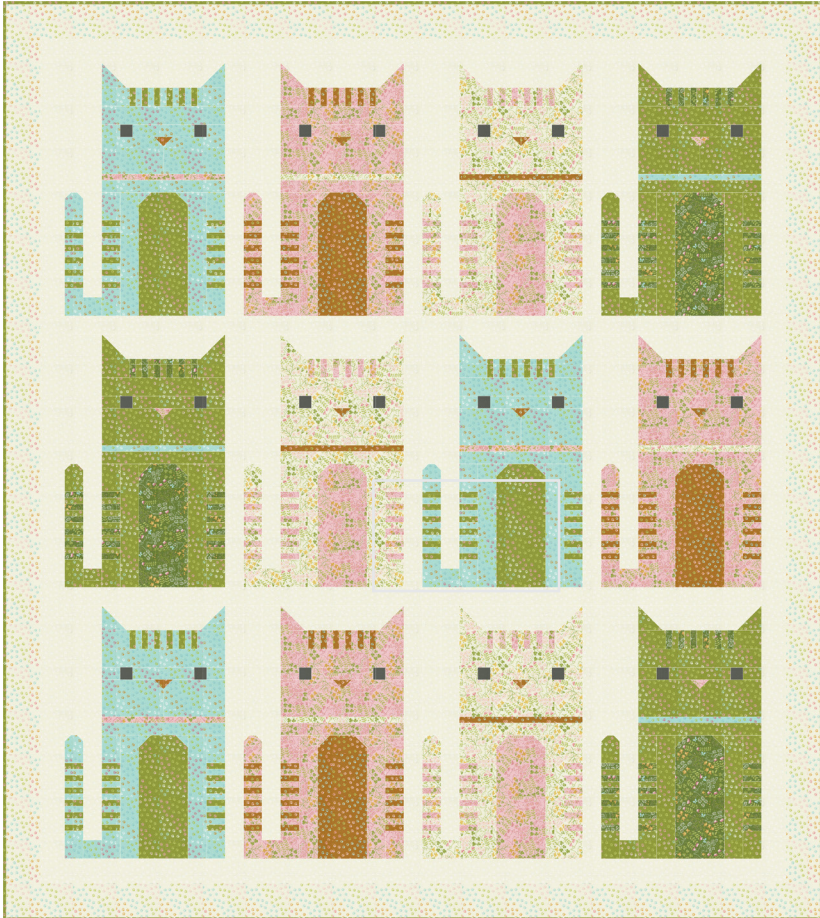

HERE KITTY KITTY

STACY IEST HSU

moda
FABRICS + SUPPLIES®

Purrfection

Stacy Iest Hsu • 66 1/2" x 74 1/2"

SIH082

Retail \$12.00

Kitty Pride

Stacy Iest Hsu • 65" x 65"

SIH085

Retail \$10.00

Yardage Requirements		1 Quilt	10 Quilts
	20835 19	Block 3/4 yd	7 1/2 yds
	20835 14	Block 1 yd	10 yds
	20833 16	Block 1 1/8 yds	11 1/4 yds
	20835 20	Block 1/2 yd	5 yds
	9900 171	Block 1/8 yd	1 1/4 yds
	20833 11	Block 3/4 yd	7 1/2 yds
	20833 15	Block 3/8 yd	3 3/4 yds
	20835 31	Block 2 yd	20 yds
	20835 11	Block 7/8 yd	8 3/4 yds
	20835 14	Binding 1/2 yd	5 yds
	20834 11	Back 4 1/4 yds	42 1/2 yds