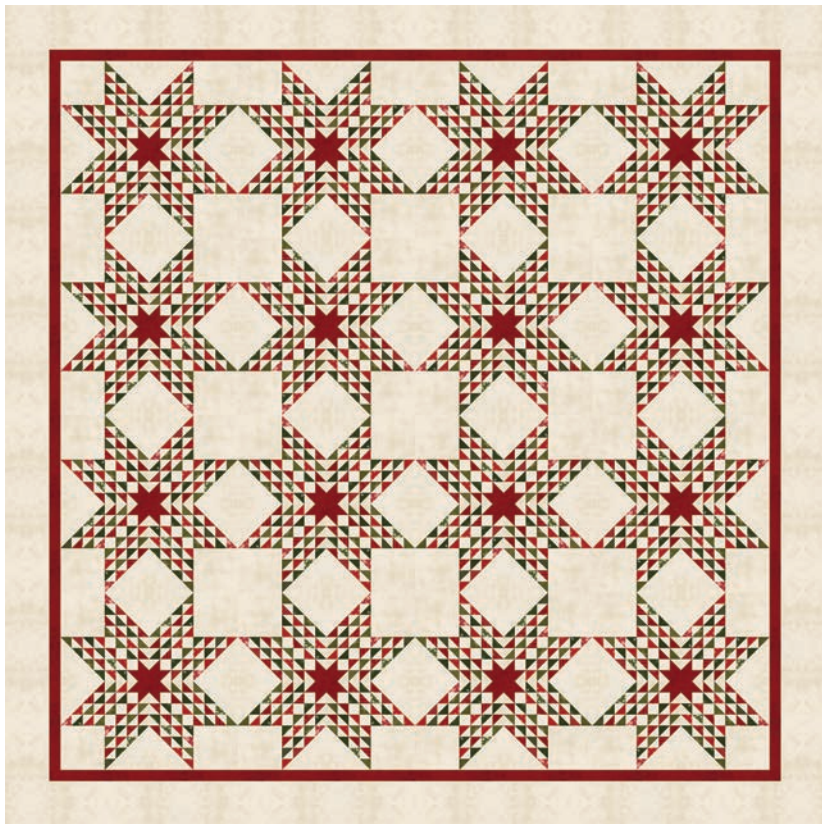

OR

	49210F8 7 52106 72551 5	Blocks 1 F8	10 F8s
--	-----------------------------------	-----------------------	--------

JOYFUL GATHERINGS

By: Primitive Gatherings

Hallelujah 74" x 74"

Yardage Requirements	1 Quilt	10 Quilts
----------------------	---------	-----------

	1040 38 7 52106 99102 6	Center Star Block, Inner Borders & Binding 1 5/8 yds 16 1/4 yds
	1040 86 7 52106 62646 1	Blocks & Outer Borders 5 1/2 yds 55 yds
	49210 13* 7 52106 72558 4	Blocks 1/4 yd 2 1/2 yds
	49210 15* 7 52106 72559 1	Blocks FQ 2 1/2 yds
	49211 11 7 52106 72561 4	Blocks FQ 2 1/2 yds
	49211 13 7 52106 72562 1	Blocks FQ 2 1/2 yds
	49211 21 7 52106 72563 8	Blocks FQ 2 1/2 yds
	49212 13 7 52106 72565 2	Blocks FQ 2 1/2 yds
	49212 16* 7 52106 72566 9	Blocks FQ 2 1/2 yds
	49213 13* 7 52106 72570 6	Blocks FQ 2 1/2 yds
	49214 15* 7 52106 72574 4	Blocks FQ 2 1/2 yds

	49214 16 7 52106 72575 1	Blocks FQ 2 1/2 yds
	49215 14 7 52106 72578 2	Blocks FQ 2 1/2 yds
	49215 15* 7 52106 72579 9	Blocks FQ 2 1/2 yds
	49215 16 7 52106 72581 2	Blocks FQ 2 1/2 yds
	49215 24 7 52106 72583 6	Blocks FQ 2 1/2 yds
	49216 13 7 52106 72585 0	Blocks FQ 2 1/2 yds
	49216 14* 7 52106 72586 7	Blocks FQ 2 1/2 yds
	49216 15 7 52106 72587 4	Blocks FQ 2 1/2 yds
	49217 13* 7 52106 72590 4	Blocks FQ 2 1/2 yds
	49217 15 7 52106 72591 1	Blocks FQ 2 1/2 yds
	49217 16* 7 52106 72592 8	Blocks FQ 2 1/2 yds
	49218 14* 7 52106 72596 6	Blocks FQ 2 1/2 yds
	49218 16 7 52106 72597 3	Blocks FQ 2 1/2 yds
	49218 11 7 52106 72595 9	Backing 4 5/8 yds 46 1/4 yds