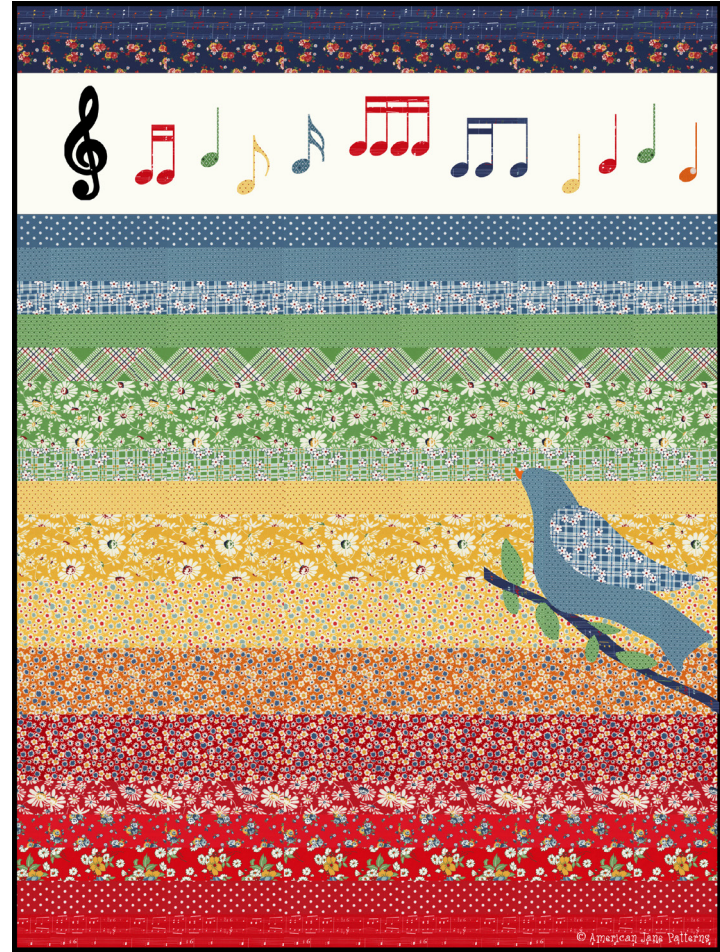

Do Re Mi

American Jane • 42" x 56"

AJ 526

Retail $15.00

Yardage Requirements

1 Quilt

10 Quilts

21810LC

Blocks

1 LC

10 LCs

9900 200

Jacks

1 1/4 yds

12 1/2 yds

21814 14

Border

1/4 yd

2 1/2 yds

21815 22

Border

1/4 yd

2 1/2 yds

21817 15

Border

1/4 yd

2 1/2 yds

21818 17

Border

1/4 yd

2 1/2 yds

21815 18

Binding

1/3 yd

3 1/3 yds

21816 21

Backing

3 1/4 yds

32 1/2 yds

Yardage Requirements

1 Quilt

10 Quilts

21810JR

Blocks

1 JR

10 JRs

9900 200

Background

1/4 yd

2 1/2 yds

9900 99

Applique and Binding

1/2 yd

5 yds

21815 18

Applique

F8

1 1/4 yds

21815 22

Applique

F8

1 1/4 yds

21817 14

Applique

F8

1 1/4 yds

21817 15

Applique

F8

1 1/4 yds

21817 17

Applique

F8

1 1/4 yds

21815 11

Backing

1 3/8 yds

13 3.4 yds