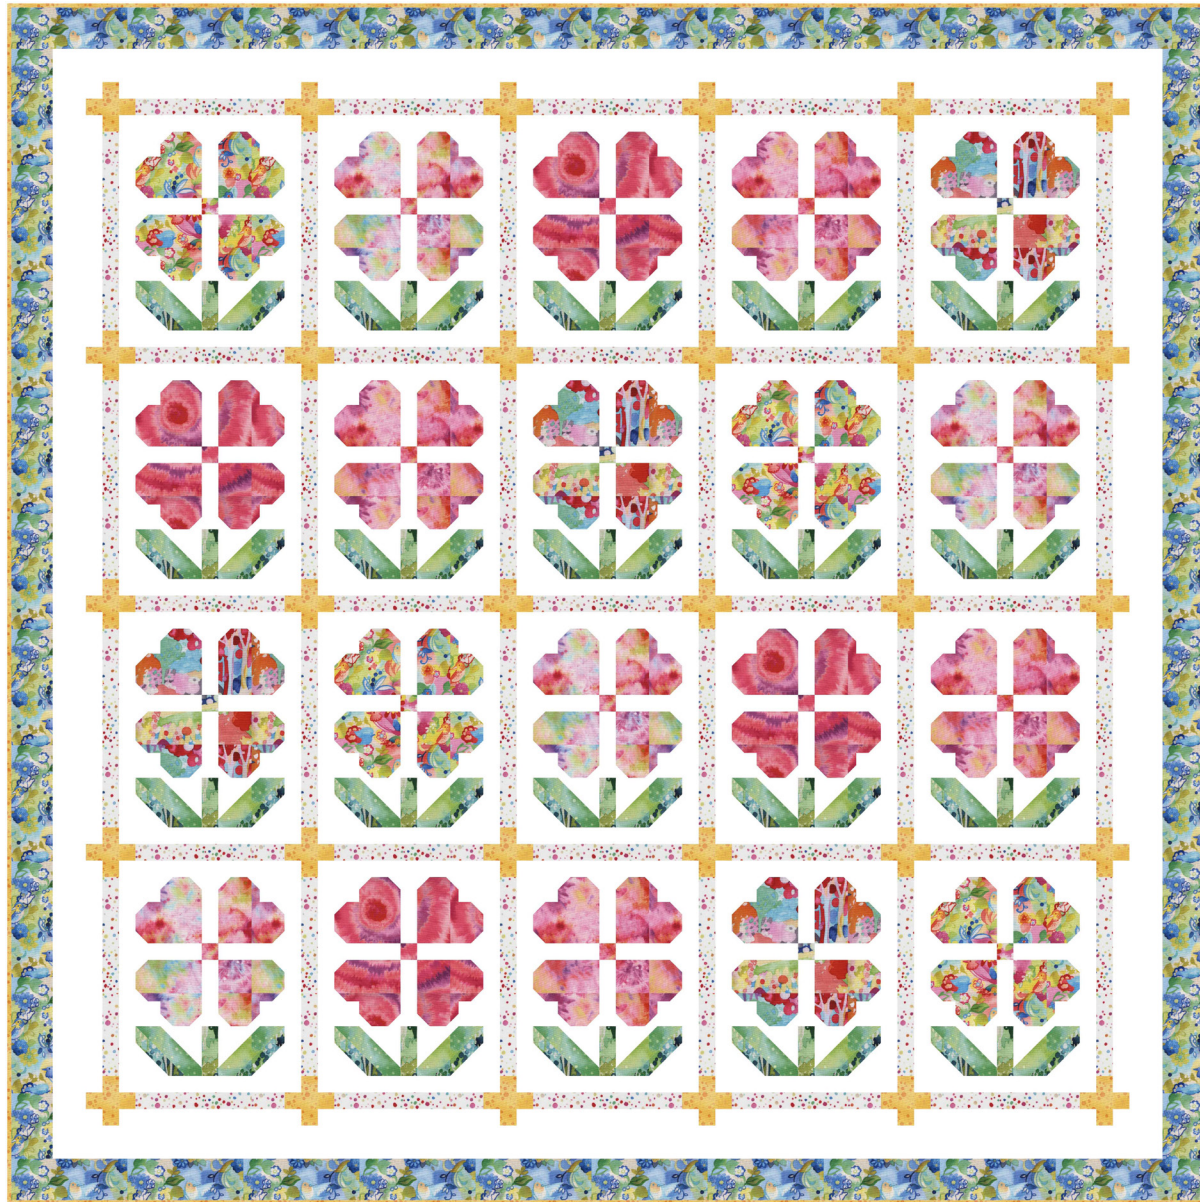

**Hearts Ablooming**

Wendy Sheppard • 72" x 72"

WS 15

Retail \$10.00

Yardage Requirements		1 Quilt	10 Quilts
	<b>9900 200</b> 	bkgd & inner border <b>3 3/4 yds</b>	37 1/2 yds
	<b>33651 11</b> 	blocks <b>1/2 yd</b>	5 yds
	<b>33657 11</b> 	blocks <b>1/2 yd</b>	5 yds
	<b>33656 12</b> 	blocks <b>1/2 yd</b>	5 yds
	<b>33657 12</b> 	blocks <b>1/2 yd</b>	5 yds
	<b>33650 13</b> 	blocks <b>1/2 yd</b>	5 yds
	<b>33652 14</b> 	blocks <b>5/8 yd</b>	6 1/4 yds

Yardage Requirements		1 Quilt	10 Quilts
	<b>33658 13</b> 	blocks <b>5/8 yd</b>	6 1/4 yds
	<b>33658 12</b> 	cornerstones <b>3/8 yd</b>	3 3/4 yds
	<b>33658 11</b> 	sashing <b>3/4 yds</b>	7 1/2 yds
	<b>33651 13</b> 	outer brd <b>7/8 yd</b>	8 3/4 yds
	<b>33658 12</b> 	binding <b>5/8 yd</b>	6 3/4 yds
	<b>33658 11</b> 	backing <b>4 5/8 yds</b>	46 1/4 yds